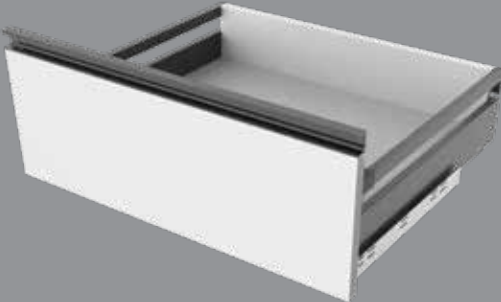

Square Rail

Anthracite	40cm | 4183	White	40cm | 4184
	45cm | 4344		45cm | 4347
	50cm | 4345		50cm | 4348
	55cm | 4346		55cm | 4349