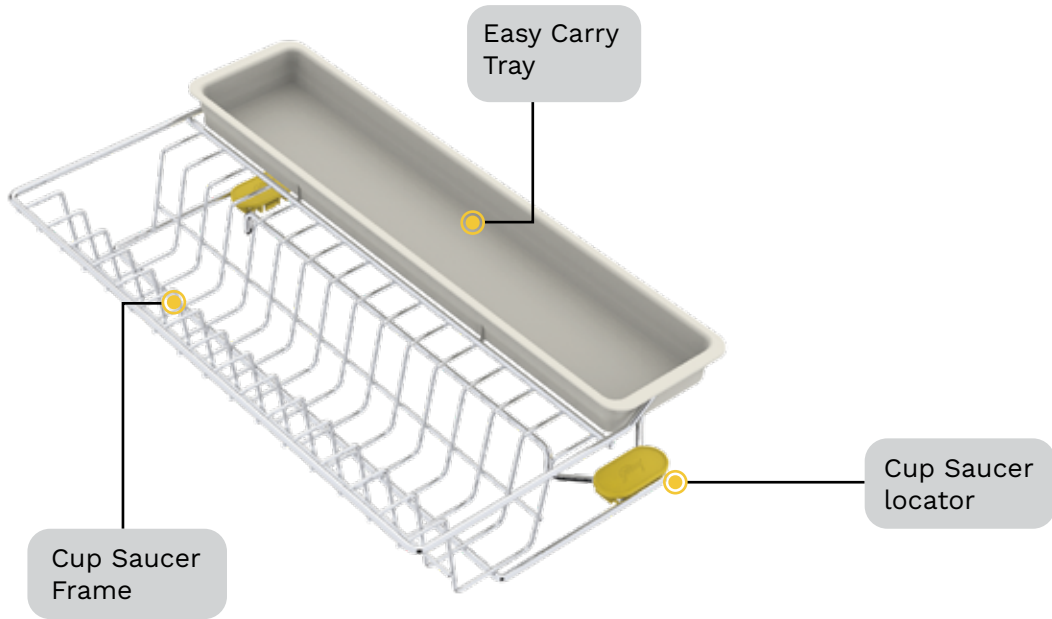

### Solution

The SKIDO Cup and Saucer Organiser is a simple but efficient solution. It comes with an easy-to-carry tray that aids in efficient space utilisation by placing all the cups, saucers, and mugs in a neat manner. Fixing the problems of oddly-shaped cups, the Cup and Saucer Organiser is a much-needed design innovation. The additional easy-to-carry tray utilises the vertical storage space, doubling the cup storage capacity.

### Problem

Every household has more cups, saucers and mugs than a conventional cup and saucer drawer can hold. There are no demarcated spaces to accommodate mugs and cups of different shapes and sizes. This causes a lot of storage space to be wasted.

The additional easy-to-carry tray utilises the vertical storage space, doubling the cup storage capacity.

The Cup & Saucer Organiser consists of 1 wire frame, 1 easy carry tray and 2 locators. This set is suitable for 38cm, 43cm, 48cm and 53cm drawer sizes.