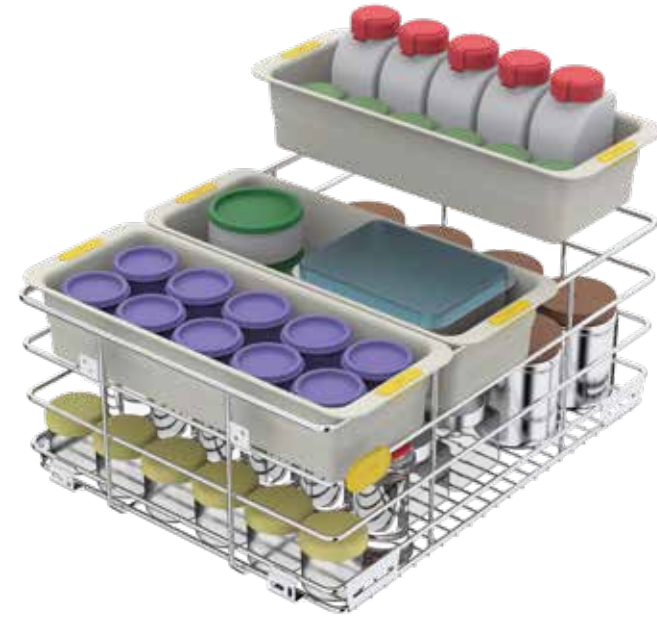

### Solution

SKIDO offers a clever solution by creating a mezzanine level. A solution to de-clutter: the SKIDO Jars and Bottles Organiser lets you easily arrange a wide variety of masala bottles, oil jars, flat short containers, tiffin boxes, ready to eat food packets, etc with three trays that bring order and neatness. Its specialty is the smart utilisation of vertical space in the drawer. The easy-to-carry tray can be used to take masalas to the cooking area in the kitchen.

### Problem

Masala containers, jars, boxes, etc. are kept together in the same basket. Small, short, and flat containers are spread over multiple baskets resulting in poor utilisation of space. There is also no easy way to use the vertical storage space in the drawer.

The 'easy-to-carry' tray can be used to take masalas to the preparation area.

The SKIDO Jars and Bottles Organisers come in 4 widths: 38cm, 43cm, 48cm and 53cm.

38cm  
Drawer | 4271

43cm  
Drawer | 4272

48cm  
Drawer | 4273