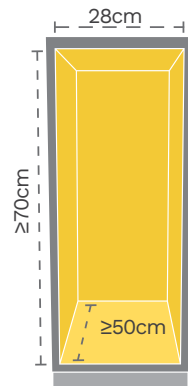

Minimum Space Requirement