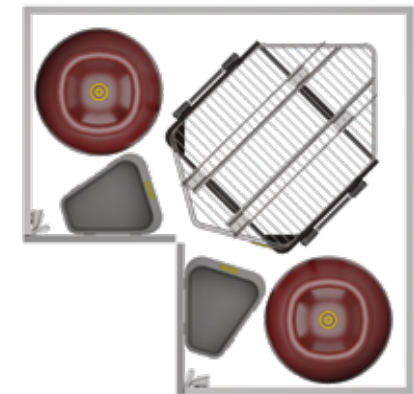

D-2

Middle Unit with one cylinder and RHS Unit

D-3

Middle Unit with two cylinders

D-4

Middle Unit with one cylinder and LHS Unit

*"Thoughtful and well designed. This is a 'must have' for all Indian Kitchens."*

## **Super Swing Corner**

**Ingenious  
Solution.**

2 uniquely shaped drawers to maximize the kitchen corner space utility.

Height adjustable units enable you to organise items according to their size and purpose.