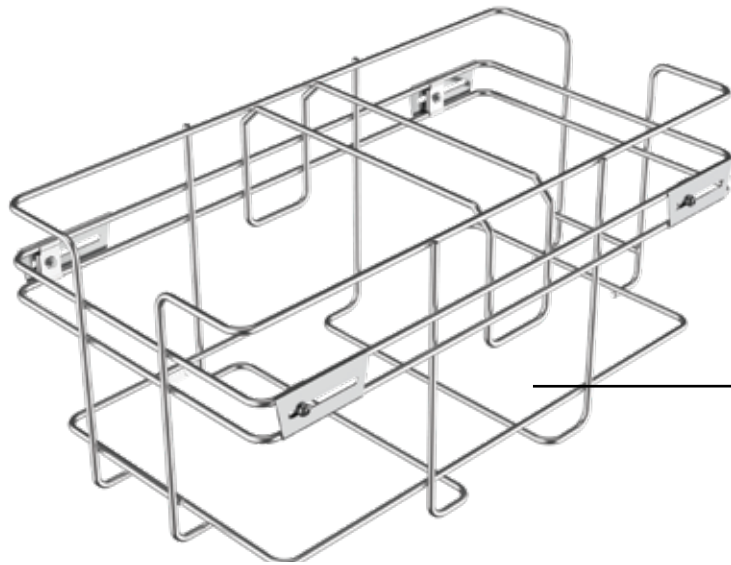

This high-grade moulded plastic container is designed for durability. These containers not only look good, but they are portable too. Just pick it up to take out a portion or carry it to the Chakki. The airtight lid is designed to keep the moisture out and keep the contents fresh. Aesthetics, organisation and ergonomics are hallmarks of the SKIDO Perfect Grain Storage.

Keep it fresh

Airtight lid with foodgrade silicon gasket to keep contents safe from moisture and contamination.

The stainless steel basket for this solution is designed to be aesthetically pleasing. The strong structure helps to store a lot of items. The basket is also known as 'Cleaning Supply Unit'.