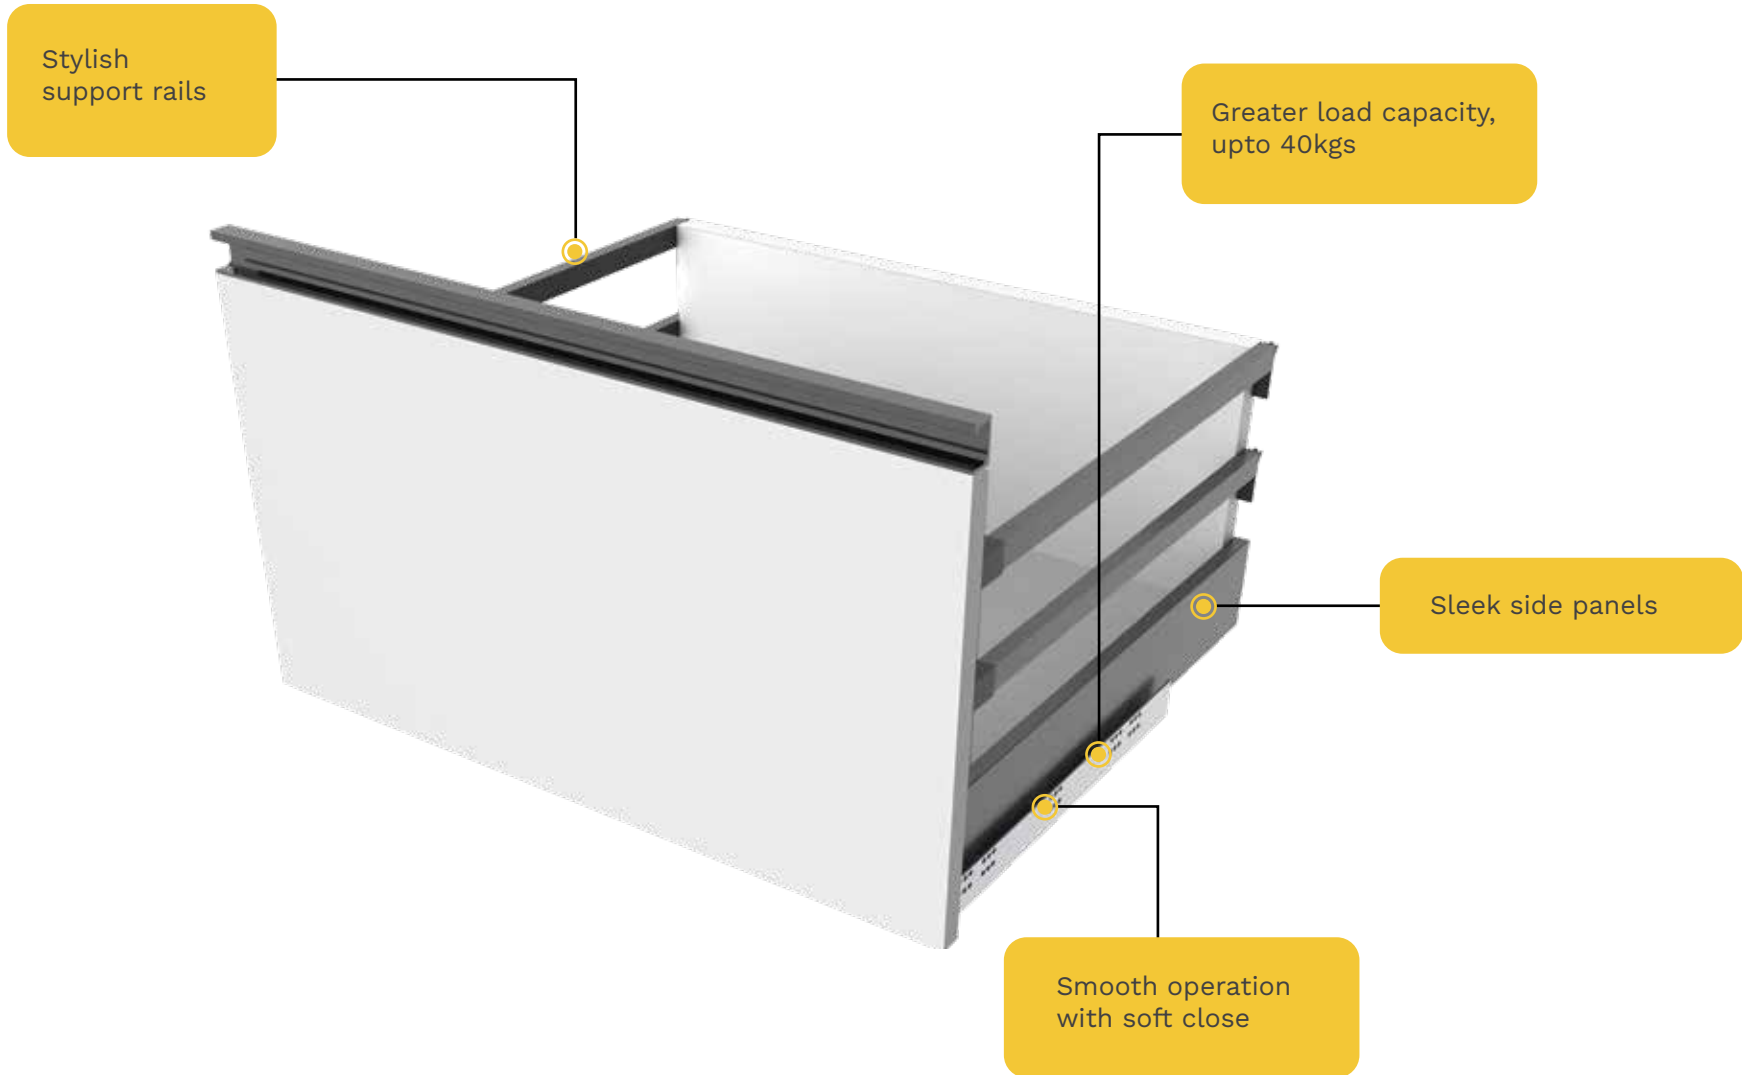

SKIDO

Smart Kitchen Drawers & Organisers

MAX STORAGE • MAX CONVENIENCE