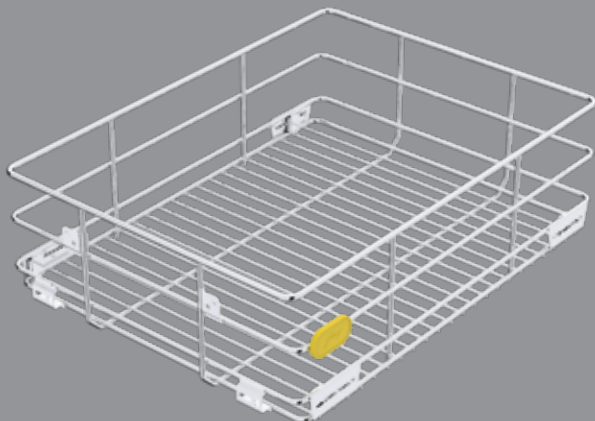

## Slim Ergo

Godrej presents an evolved range of Slim Ergo. This range of organisers is a storage innovation to make life easier. Slim Ergo drawer channels are designed to offer you the flexibility of different sizes. Once you have purchased the board and laminate of your choice. This range of (drawer system) channels will assist you to build perfect size drawers based on your needs.

Note: We have designed these channels to provide optimum size variations. The wooden (board) drawer is not a part of the offering.

38 x 50.6 x 10cm | 4221  
43 x 50.6 x 10cm | 4223  
48 x 50.6 x 10cm | 4224  
53 x 50.6 x 10cm | 4225