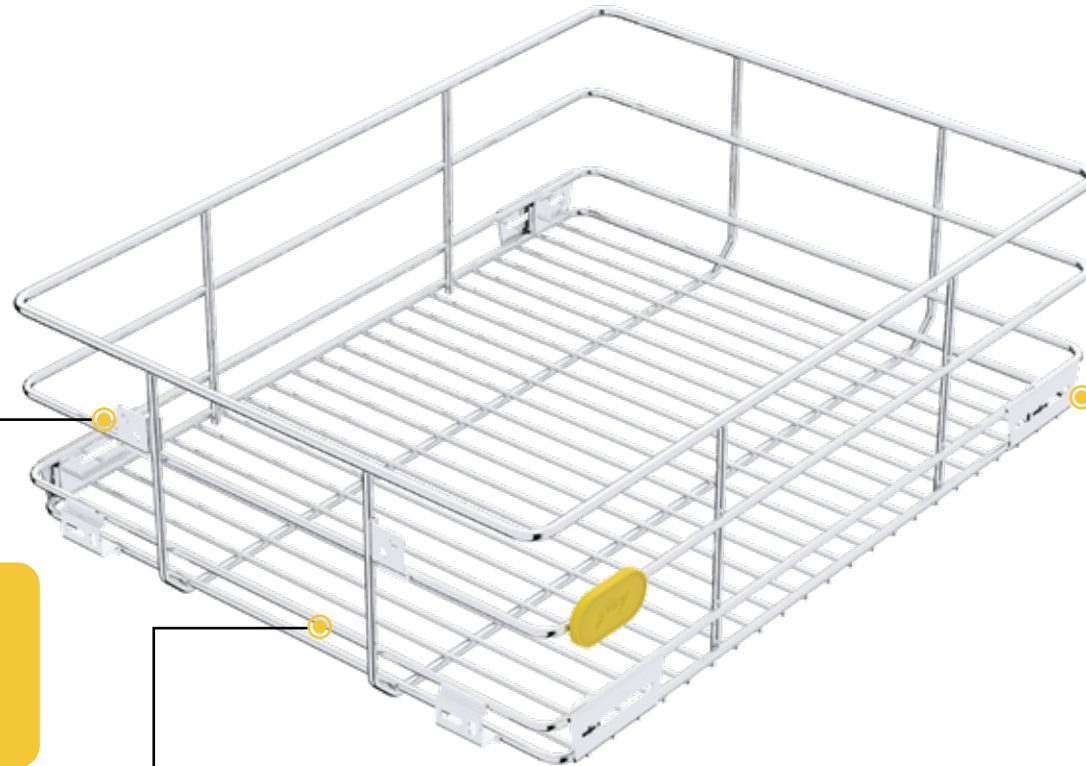

SKIDO

Smart Kitchen Drawers & Organisers

MAX STORAGE • MAX CONVENIENCE

Rust resistant SS⁺
construction.

4 Point drawer
fascia mounting
provides easy
alignment.

Strong supporting
members at the base for
more load bearing.

Capsule mounts,
for fast and parallel
slide mount.