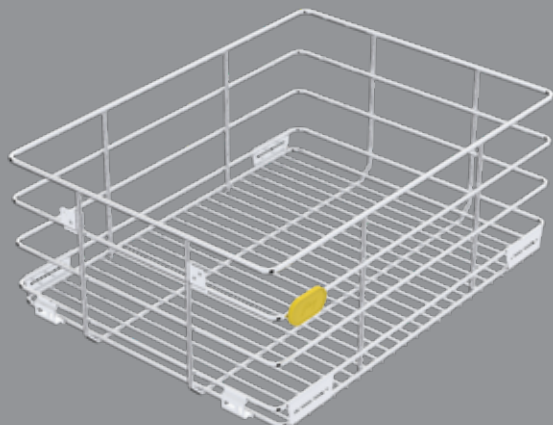

38 x 50.6 x 20cm | 4239
43 x 50.6 x 20cm | 4240
48 x 50.6 x 20cm | 4265
53 x 50.6 x 20cm | 4266

Each drawer is available in three heights - 10cm, 15cm and 20cm and four widths - 38cm, 43cm, 48cm and 53cm. These help bring perfection to your kitchen storage.