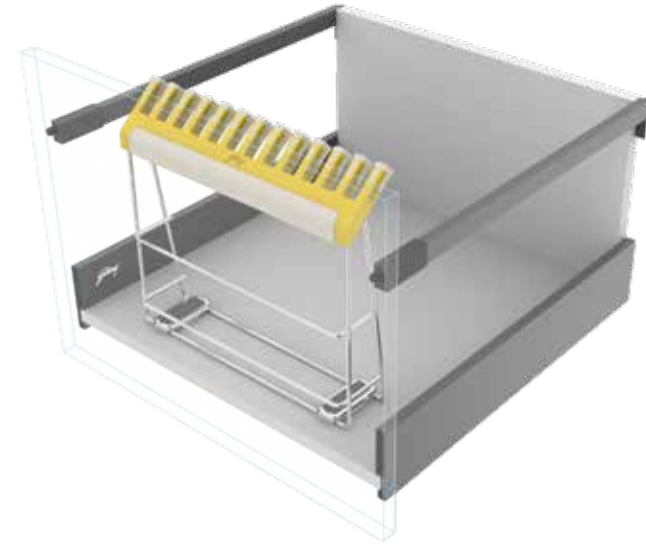

Universal Fry Pan Organiser

NAYI SOCH^{TM}
नई सोच

Innovative solution to avoid scratching and piling up.

Variant | 15
Code | 3157