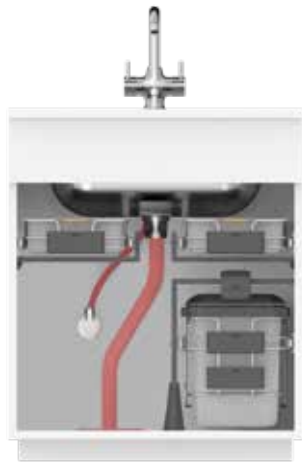

**Right Pipe Arrangement**

**Corrugated Pipe Arrangement**

**Left Pipe Arrangement**

The Super Undersink Solution is designed for fascia or doors as per your kitchen design. It's carefully designed base support frame and metal bracket gives rigidity and stability to the structure. High Grade injection-moulded plastic tray can store all small items like soaps, scrubs, small jars and dabbas. The stainless steel cleaning supply unit can store big bottles and packets like detergents, liquid soaps, phenyl, etc. Auto opening trash bin offers you a great convenience as you don't need to touch the bin everytime you need to use it.