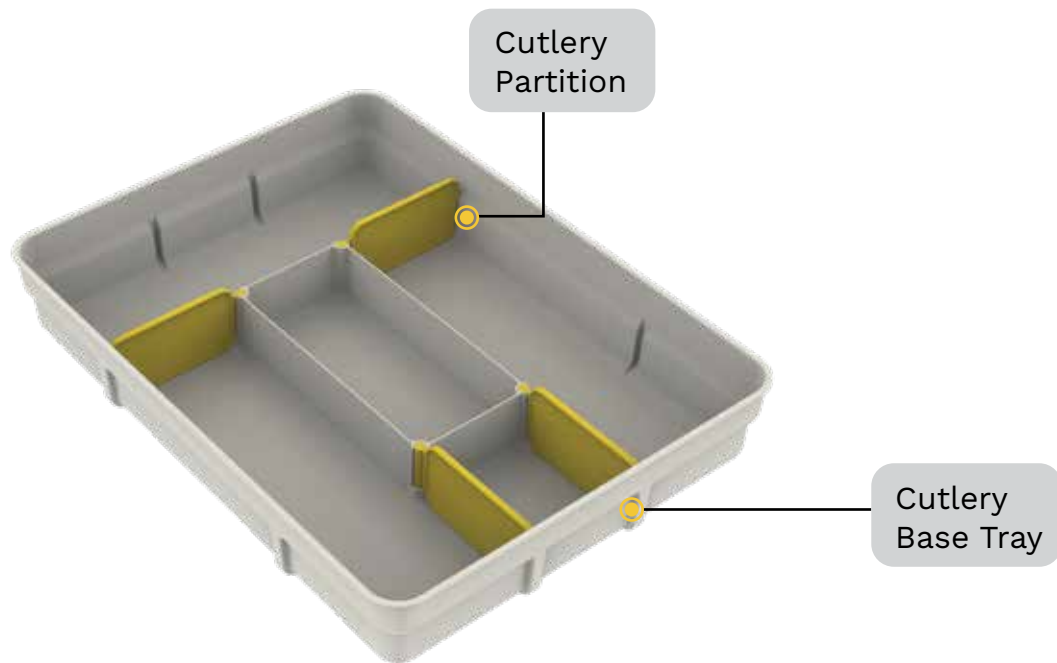

### Problem

In the baskets currently available, a lot of kitchen cutlery isn't easily accessible to the user. This leads to clutter and confusion. For example, when you need a spatula, you find it buried under other cutlery! Odd-shaped serving spoons are difficult to extract. Also, lack of flexible partitions create rigid spaces which are restrictive and difficult to access.

## Cutlery Organiser

### Solution

With the SKIDO Cutlery Organiser, things are different. Now all the cutlery is visible, neatly placed and easily accessible. Its adjustable partitions offer you the ability to customise according to your needs. Your belans, chimtas, kadchis, zaras and spoons can be easily stored, putting an end to cutlery clutter. Easy to remove and clean, the Cutlery Organiser helps you to neatly arrange odd-sized cutlery.

Possible layouts for Cutlery Organiser

The SKIDO Cutlery Organisers come in 2 widths: 38cm and 43cm. An additional 10cm tray helps to maximise space when used in the 48cm drawers. The cutlery organiser consists of 1 base tray and 4 cutlery partitions.