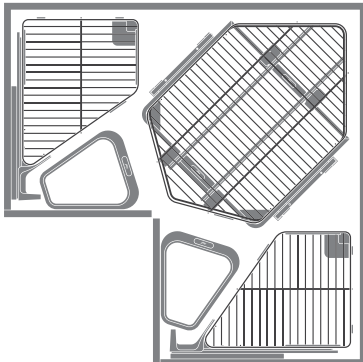

Middle Unit with Trays

Pre-assembled unit with robust construction is easy to install for the carpenters. The frame is designed for high stability. Sturdy powder-coated frame and superior stainless steel drawers for a long life.

Door-mounted high grade plastic tray units give you quick access to small items (e.g. mittens, napkins, etc). As you open the door, the trays are fully visible. You can easily remove these trays for cleaning and place them back with ease.

SUPER CORNER SOLUTION

Middle Unit with Trays

Payload Capacity
15 kg each basket.

Payload Capacity
1 kg each tray.

80%
CORNER
SPACE UTILISATION

UPTO
75KG
PAYLOAD