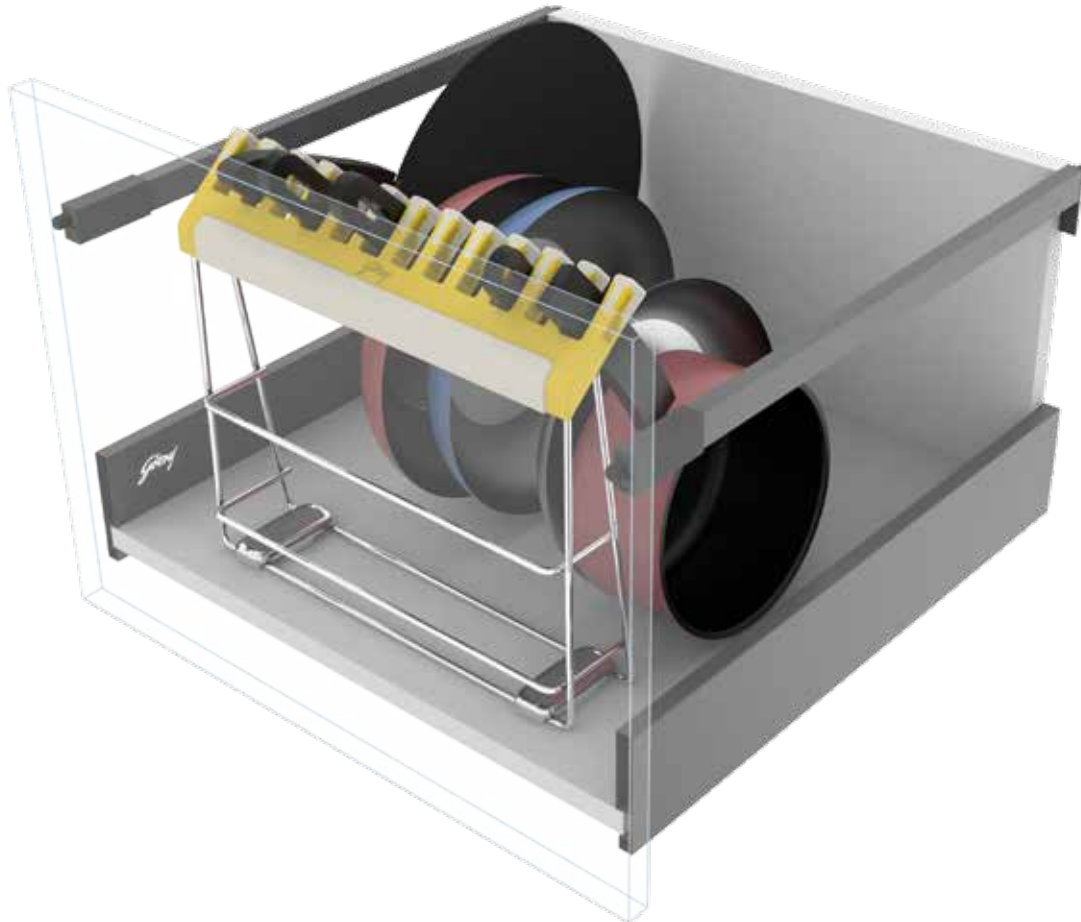

Universal Fry Pan Organiser

NAYI SOCH^{TM}
नई सोच

Innovative solution to avoid scratching and piling up.

Variant | 15
Code | 3157