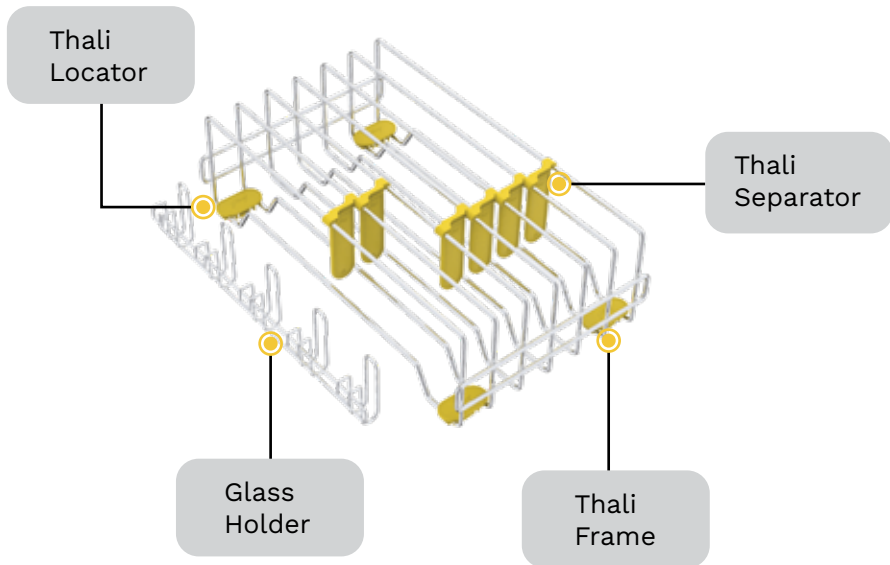

### Solution

The SKIDO Thali Organiser brings neatness to the thali storage. It comes with a tab-like component (thali separator) that press-fits into the wire drawer. The thali separator can slide on the wire guides and can stop thalis from rolling and rattling. Additionally, it has space for serving glasses which are mostly used in tandem with thalis.

### Problem

Thalis come in various sizes which make optimum space utilisation difficult. It is a major hassle to take out those smaller thalis amongst the bigger ones. Also, the thalis cause an irritating rattling noise.

Wasted space.

Currently thalis and plates are stored this way, leaving space unutilised.

SKIDO Thali Organiser stores thalis efficiently and ensures more space utility.

Thali Organiser consists of 1 wire frame, 6 adjustable thali separators and 4 locators. This set is available in two sizes **15** for 38cm & 43cm drawers and **19** for 48cm & 53cm drawers.