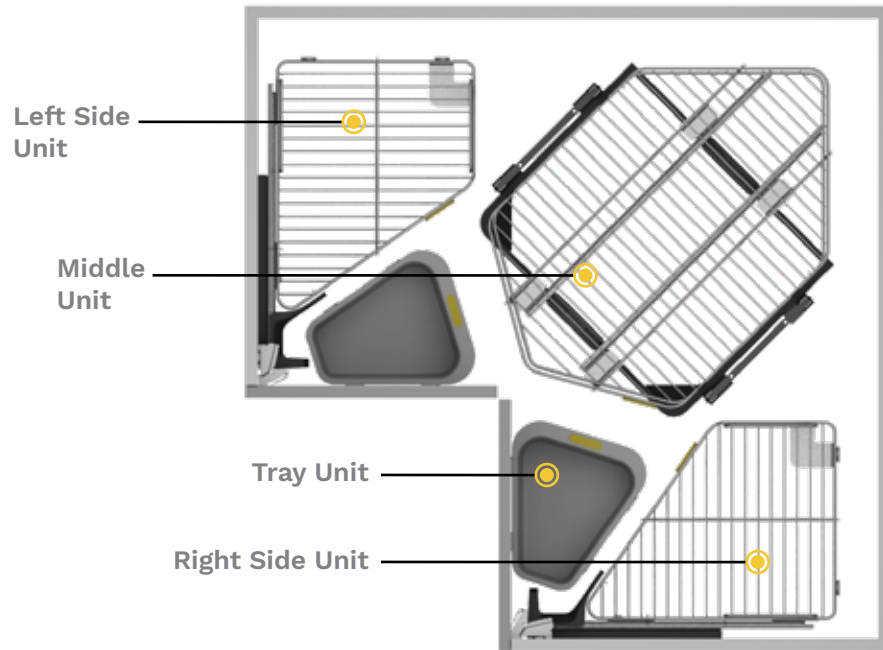

Top view of Unit

D-1

Flexibility

The Super Corner Solution is designed to give the user maximum storage to serve their needs. The LHS and RHS complete this system. Super Corner Solution offers the user flexibility to customize as per their need. As depicted in the illustration one can purchase complete system consisting of **Middle unit with trays (D-1), LHS and RHS.**

If they need to store one cylinder they can buy either the LHS or RHS unit (D-2) (D-3). In case one needs to store two cylinders, they may choose only the middle unit (D4). LHS and RHS units are available separately.