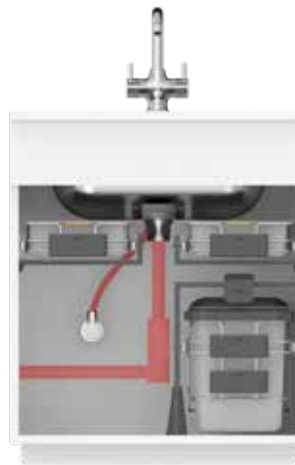

Left Pipe Arrangement

The Super Undersink Solution is designed for fascia or doors as per your kitchen design. It's carefully designed base support frame and metal bracket gives rigidity and stability to the structure. High Grade injection-moulded plastic tray can store all small items like soaps, scrubs, small jars and dabbas. The stainless steel cleaning supply unit can store big bottles and packets like detergents, liquid soaps, phenyl, etc. Auto opening trash bin offers you a great convenience as you don't need to touch the bin everytime you need to use it.