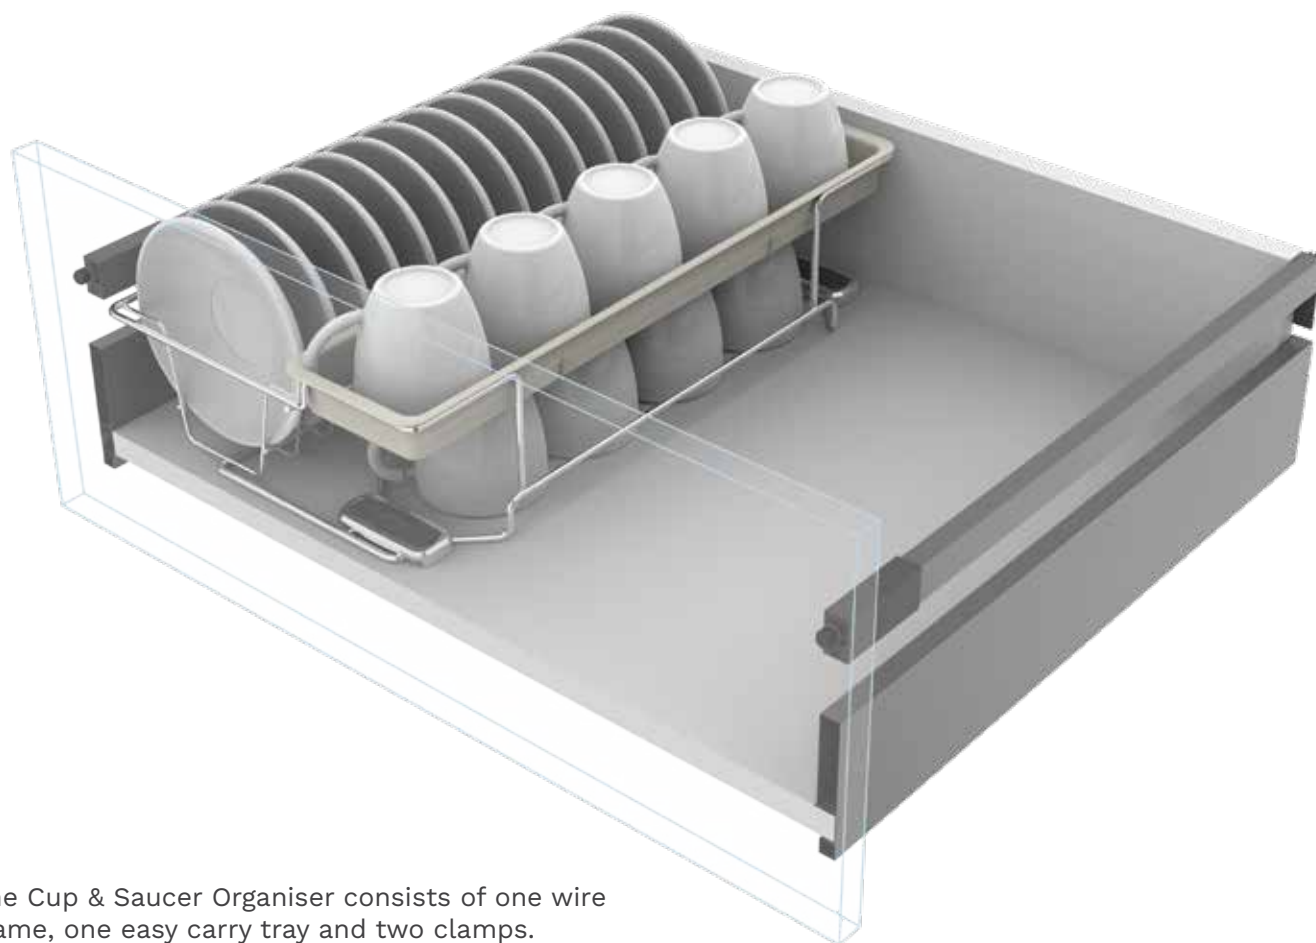

Universal Cup and Saucer Organiser

The Cup & Saucer Organiser consists of one wire frame, one easy carry tray and two clamps.