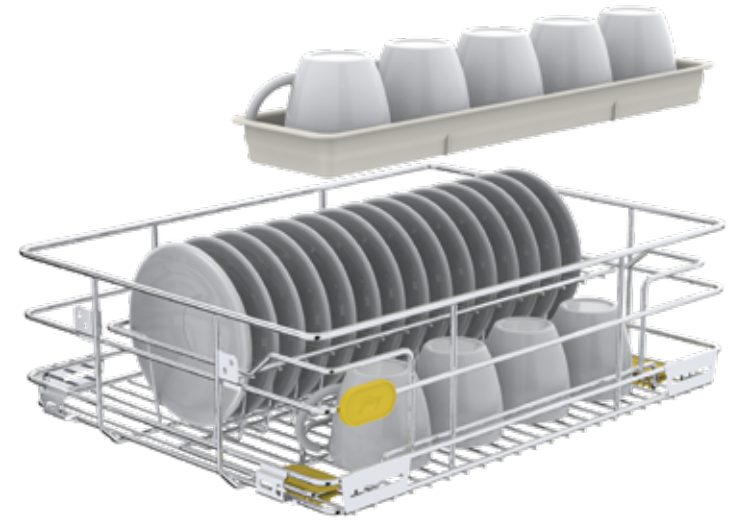

### Solution

The SKIDO Cup and Saucer Organiser is a simple but efficient solution. It comes with an easy-to-carry tray that aids in efficient space utilisation by placing all the cups, saucers, and mugs in a neat manner. Fixing the problems of oddly-shaped cups, the Cup and Saucer Organiser is a much-needed design innovation. The additional easy-to-carry tray utilises the vertical storage space, doubling the cup storage capacity.

### Problem

Every household has more cups, saucers and mugs than a conventional cup and saucer drawer can hold. There are no demarcated spaces to accommodate mugs and cups of different shapes and sizes. This causes a lot of storage space to be wasted.

The additional easy-to-carry tray utilises the vertical storage space, doubling the cup storage capacity.

The Cup & Saucer Organiser consists of 1 wire frame, 1 easy carry tray and 2 locators. This set is suitable for 38cm, 43cm, 48cm and 53cm drawer sizes.