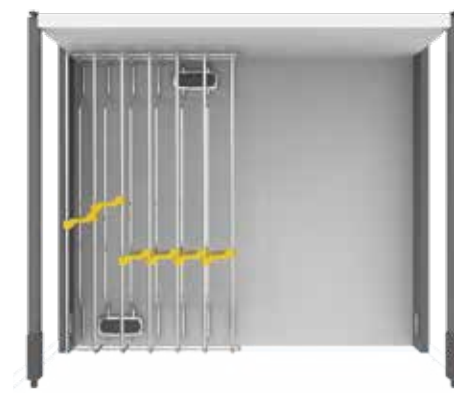

NAYI SOCH^{TM}
नई सोच

Smart flaps
for adjustable
partitioning as
well as firmly
holding thalis.

Thali Organiser consists of 1 wire frame,
adjustable Thali separators and 2 clamps.

The organiser is available in two variants **15** & **19**

Variant | 15
Code | 3155