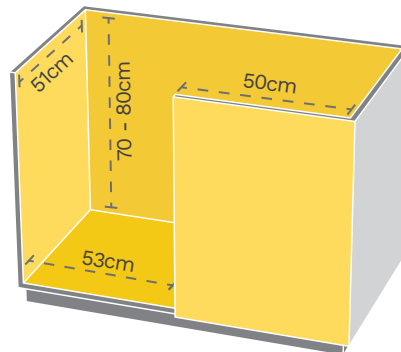

Minimum Space Requirement