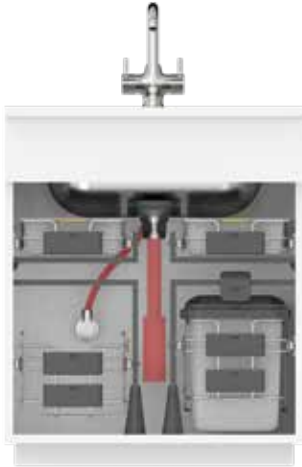

Super Undersink Solution

The Super Undersink Solution consists of 3 modular units. You can make your own solution according to the space and pipe layout that is available under the kitchen sink.

Rear Pipe Arrangement