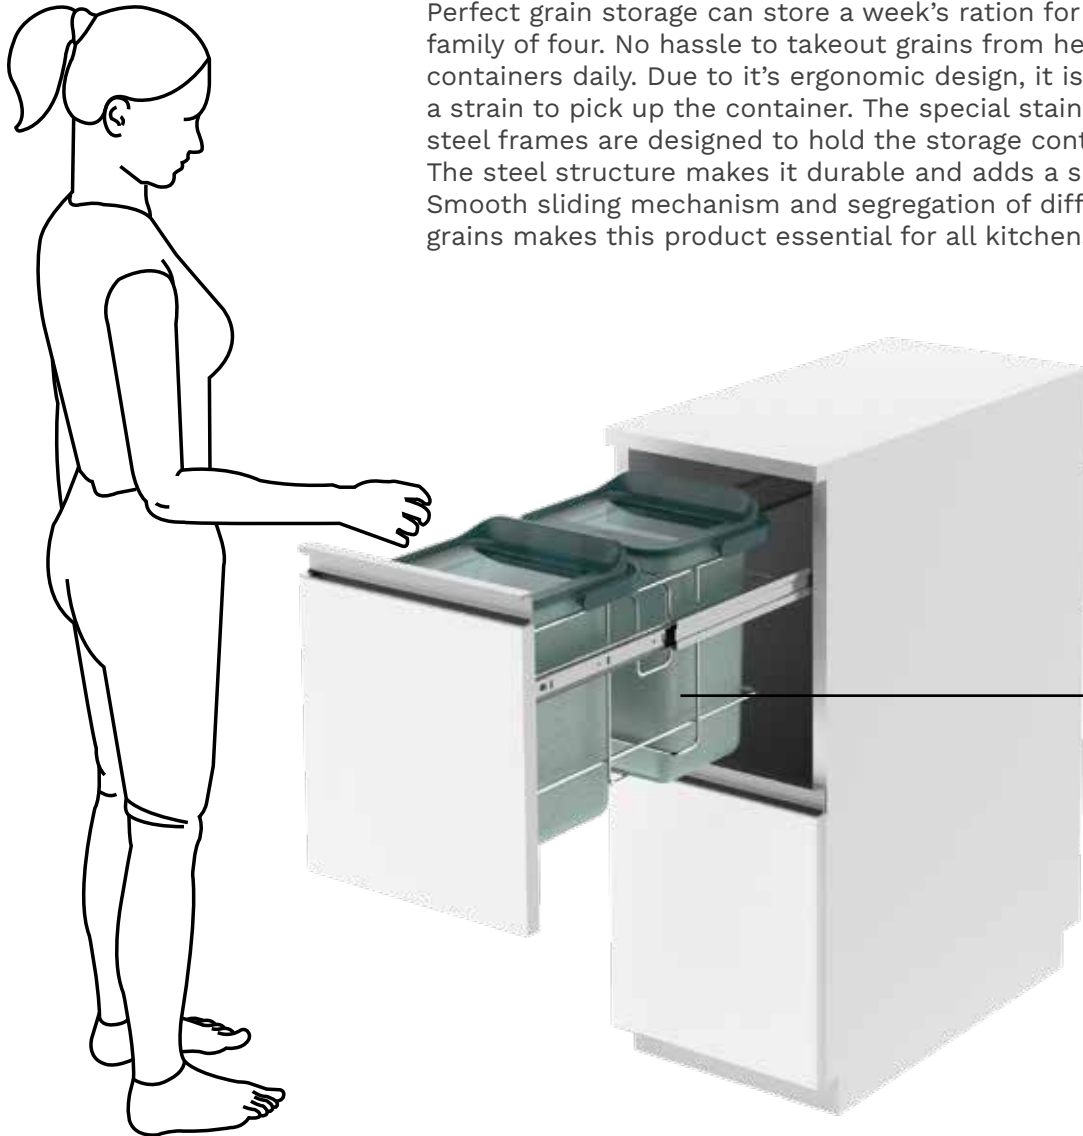

Perfect Grain Storage

Perfect grain storage can store a week's ration for a family of four. No hassle to takeout grains from heavy containers daily. Due to it's ergonomic design, it is not a strain to pick up the container. The special stainless-steel frames are designed to hold the storage containers. The steel structure makes it durable and adds a shine. Smooth sliding mechanism and segregation of different grains makes this product essential for all kitchens.

Grain storage is usually placed away from the sink area.