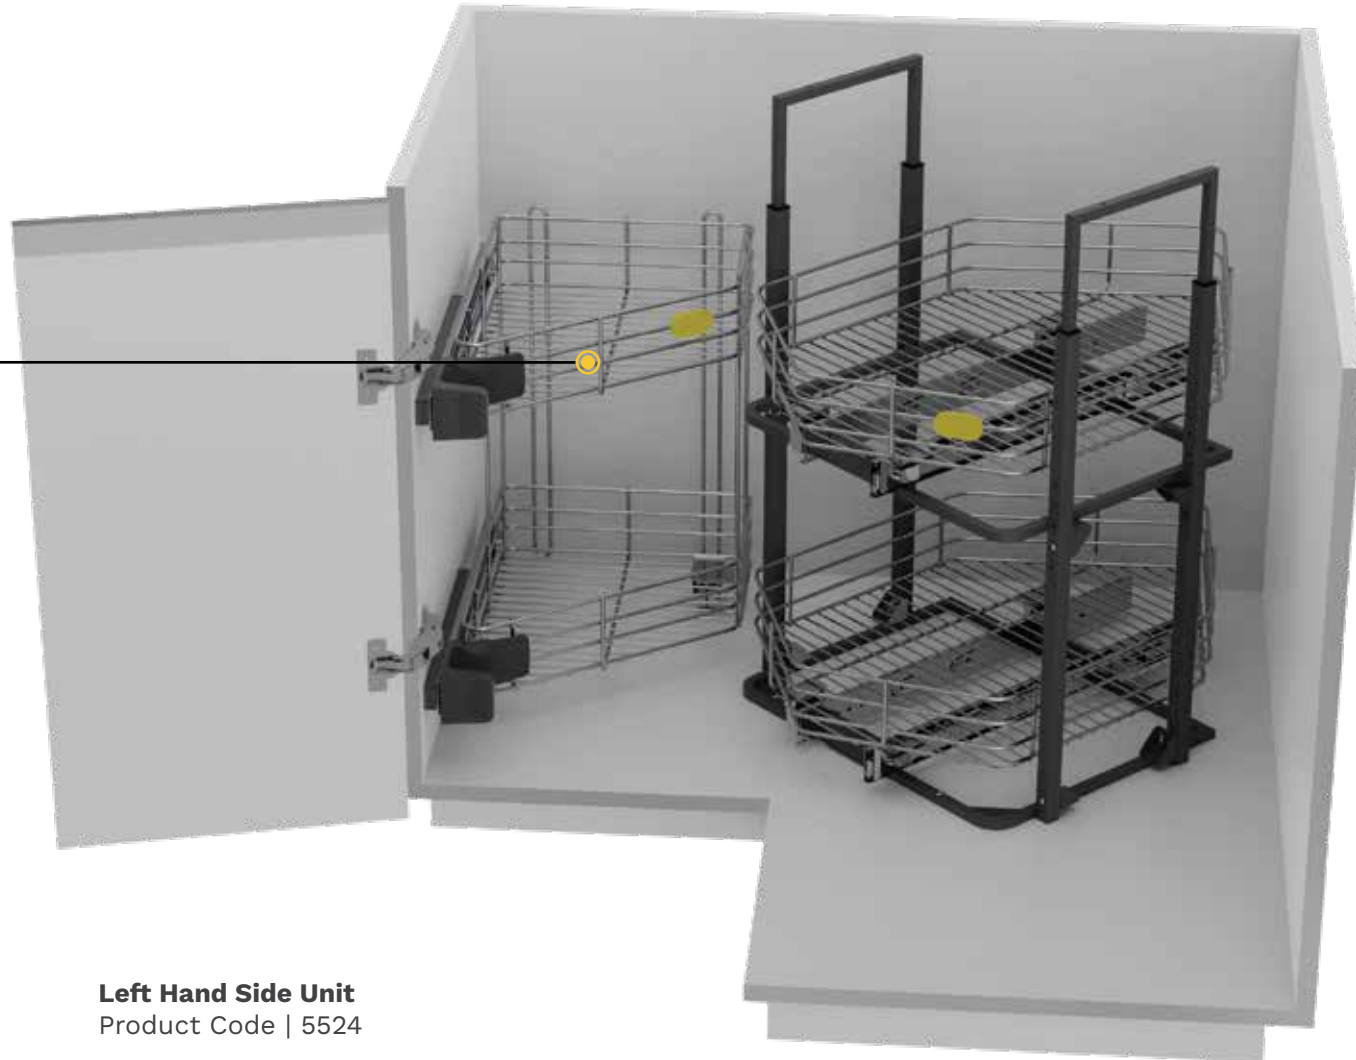

Left Hand Side Unit

Pre-assembled unit is easy to install for the carpenters. The payload capacity is 10 kg per drawer. Store your surplus supplies along with other items. LHS offers you extra storage.

SUPER CORNER SOLUTION

Left Hand Side Unit

Payload Capacity
10 kg each basket.

Left Hand Side Unit

Product Code | 5524

Middle unit shown here is only for reference.