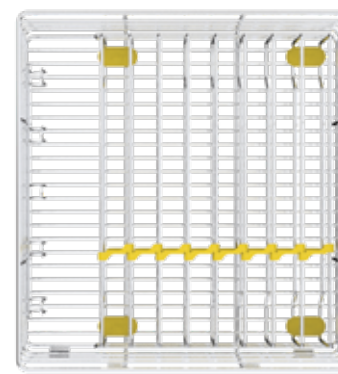

48cm
Drawer | 4276