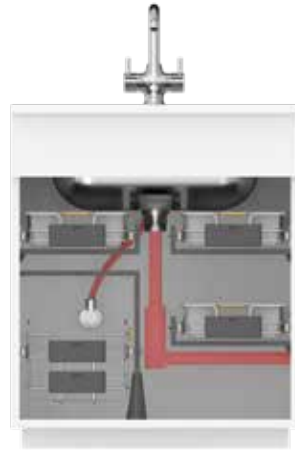

Right Pipe Arrangement