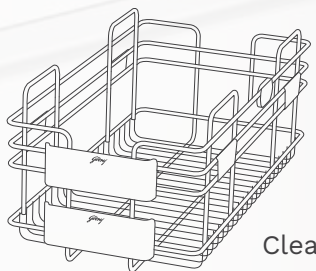

Cleaning Supply Unit