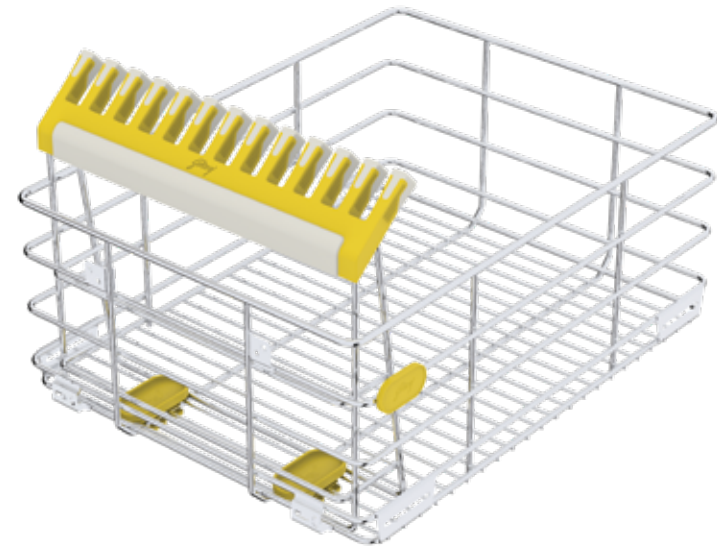

### Problem

The fry pan is the most problematic of kitchenware. In most households, pans are stacked one on top of the other, which means each time you take out a certain pan, a lot of scratching and rattling happens. This can damage the pan and its annoying to the ear.

### Solution

An innovative solution designed with smart thinking, the SKIDO Fry Pan Organiser is a uniquely-designed component that holds the pans in place by their handles. The SKIDO fry pan organiser clamps the pan-handles in its flexible soft touch holder while storing them in the drawer. This helps in the efficient use of storage space, allows easy access, prevents entangling of pan handles and also keeps the pans from getting damaged.

The SKIDO Fry Pan Organizer clamps the pan-handles in its flexible soft touch holder while storing them in the drawer.

Fry Pan Organizer consists of 1 frame, 1 soft touch holder and 2 locators. This set is available in two sizes **15** for 38cm & 43cm drawers and **19** for 48cm & 53cm drawers.