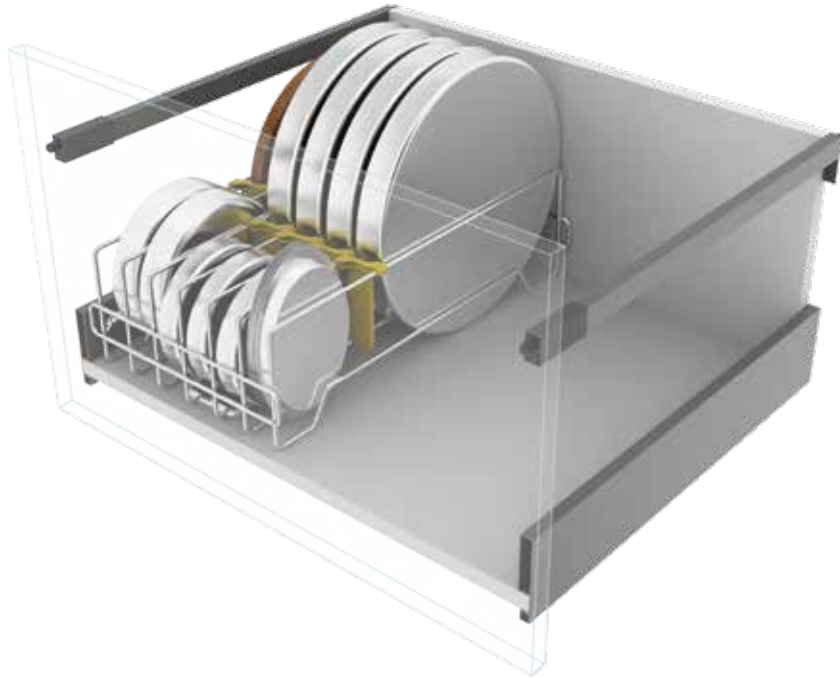

Wasted space.

Currently thalis and plates are stored this way, leaving space unutilised.

SKIDO Thali Organiser stores thalis efficiently and ensures more space utility.

Thali Organiser consists of 1 wire frame, 6 adjustable thali separators and 4 locators. This set is available in two sizes **15** for 38cm & 43cm drawers and **19** for 48cm & 53cm drawers.

## Universal Thali Organiser

**NAYI SOCH**<sup>TM</sup>  
नई सोच

Smart flaps  
for adjustable  
partitioning as  
well as firmly  
holding thalis.

Thali Organiser consists of 1 wire frame,  
adjustable Thali separators and 2 clamps.