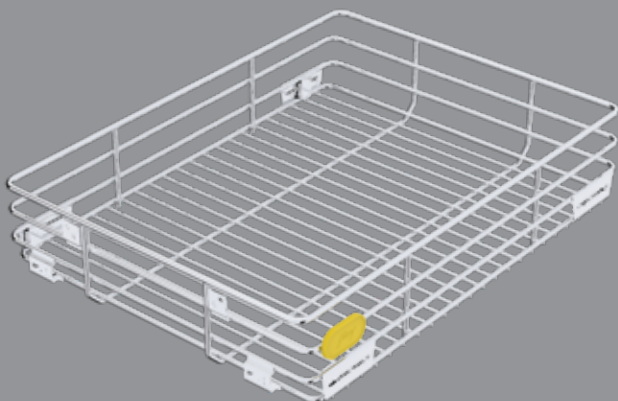

38 x 50.6 x 10cm | 4221
43 x 50.6 x 10cm | 4223
48 x 50.6 x 10cm | 4224
53 x 50.6 x 10cm | 4225