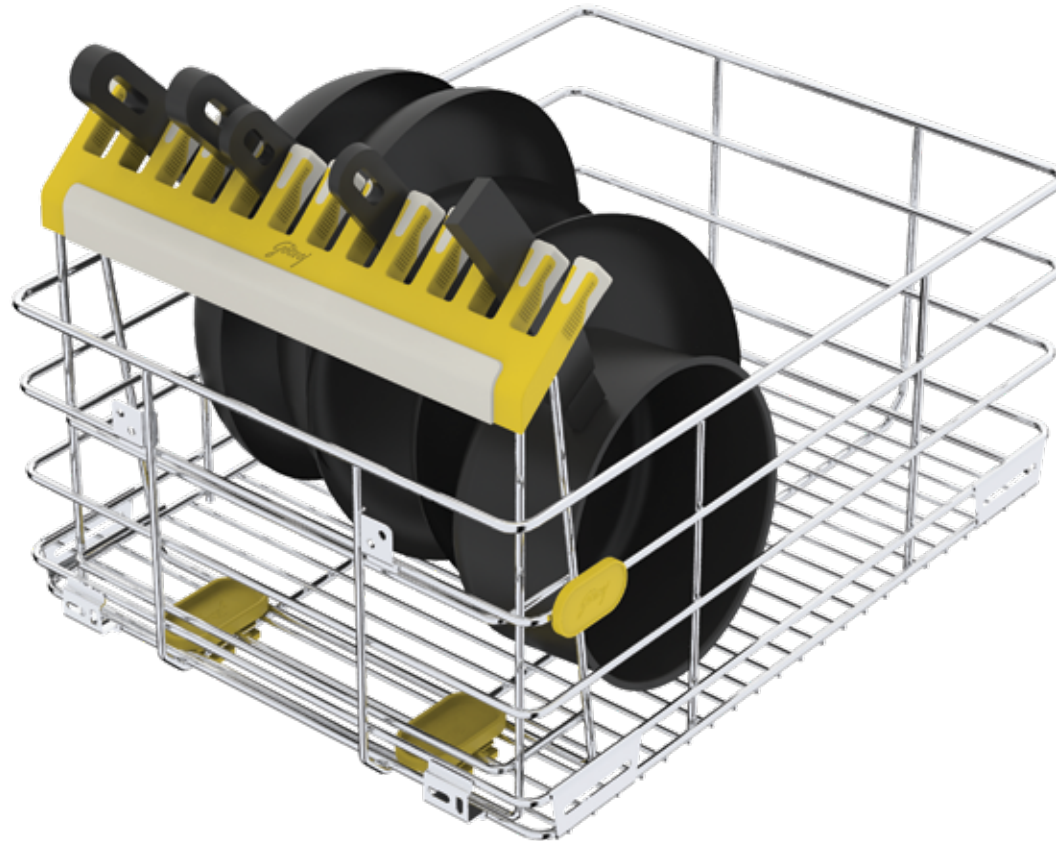

## Fry Pan Organiser

### Problem

The fry pan is the most problematic of kitchenware. In most households, pans are stacked one on top of the other, which means each time you take out a certain pan, a lot of scratching and rattling happens. This can damage the pan and its annoying to the ear.

### Solution

An innovative solution designed with smart thinking, the SKIDO Fry Pan Organiser is a uniquely-designed component that holds the pans in place by their handles. The SKIDO fry pan organiser clamps the pan-handles in its flexible soft touch holder while storing them in the drawer. This helps in the efficient use of storage space, allows easy access, prevents entangling of pan handles and also keeps the pans from getting damaged.

The SKIDO Fry Pan Organizer clamps the pan-handles in its flexible soft touch holder while storing them in the drawer.

Fry Pan Organizer consists of 1 frame, 1 soft touch holder and 2 locators. This set is available in two sizes **15** for 38cm & 43cm drawers and **19** for 48cm & 53cm drawers.