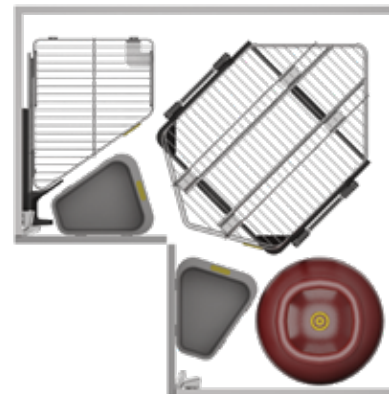

D-3

Middle Unit with two cylinders