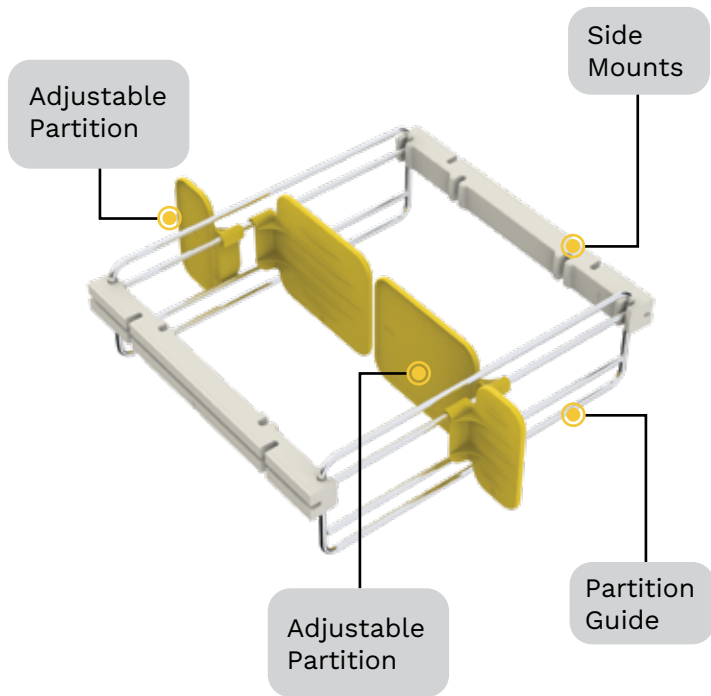

### Solution

The SKIDO Container Organiser is a kitchen novelty. It comes with smartly designed flaps that easily snap onto the wire component. You can also segregate the containers by sizes which lets you pick what you need quickly and easily. Your tin and steel containers will no longer be an eyesore. With the Container Organiser and sliding partitions, you get the flexibility to choose an arrangement that works for you. The partition guide can be set up in different positions as well.

### Problem

Storing containers is a big issue because they come in unwieldy, shapes and sizes. Lack of convenient and flexible space dividers inside the drawer leads to clutter and space wastage. Finding those tiny chutney containers or dabbas becomes a hassle.