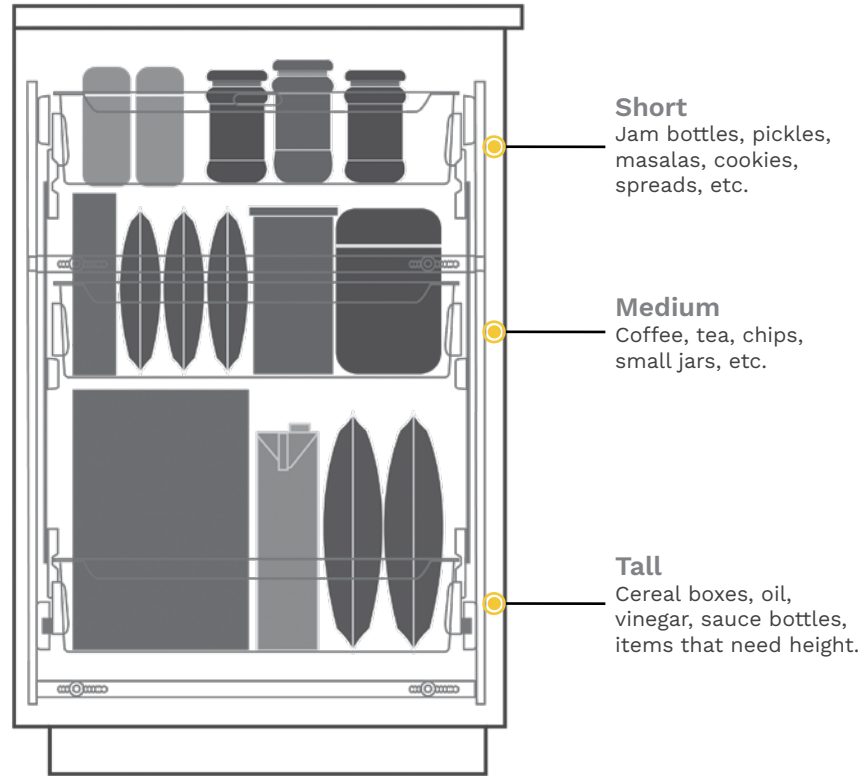

## Conventional Pullout

Traditionally, baskets come with equal heights that leads to **inefficient use of space**. Items of all shapes and sizes then lead to clutter.

Equal Basket height wastes space.

## Super Slideout Pantry

Thoughtfully designed & calculated heights of baskets help to **organize the items efficiently**.

Smart drawer heights provide maximum space utility.

Payload Capacity 5 kg

Payload Capacity 10 kg

Payload Capacity 20 kg

**Efficient Space Utilisation**  
Smart drawer spacing utilizes the vertical space available, efficiently.

**Maximum Space Utilization**  
Varied drawer heights helps to organize the items conveniently according to their heights for efficient space utilization.