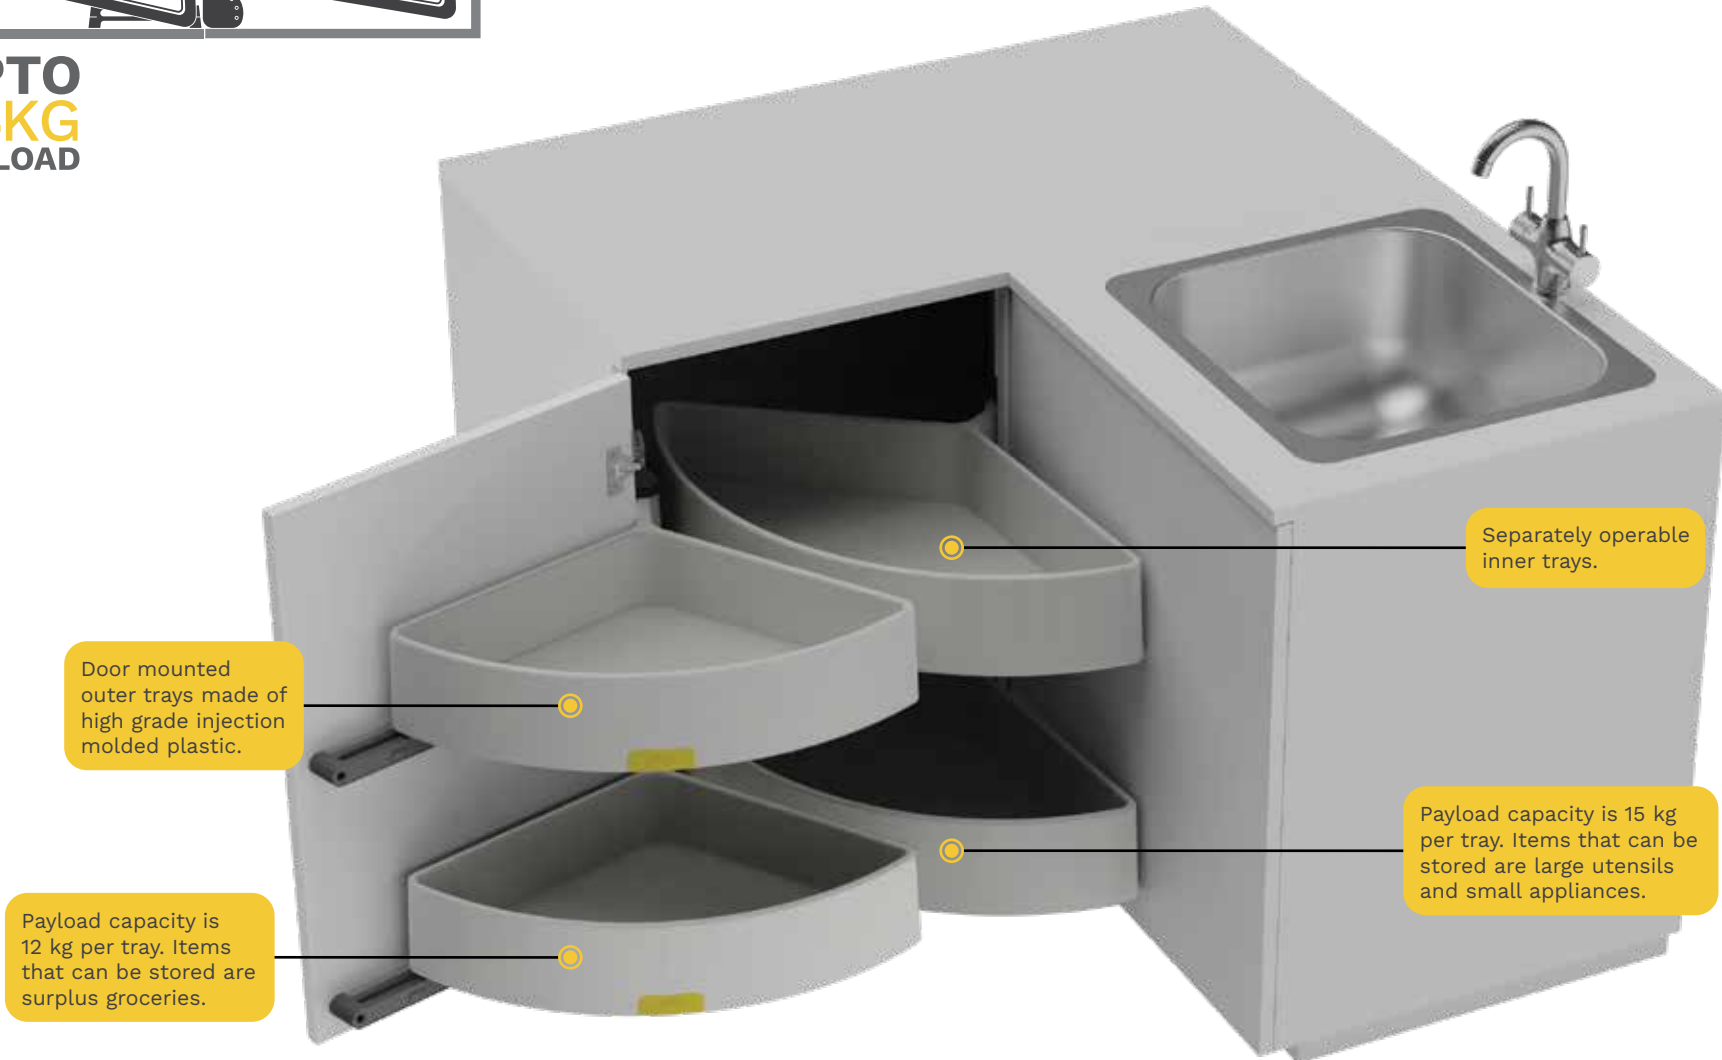

Door mounted outer trays made of high grade injection molded plastic.

Separately operable inner trays.

Payload capacity is 12 kg per tray. Items that can be stored are surplus groceries.

Payload capacity is 15 kg per tray. Items that can be stored are large utensils and small appliances.