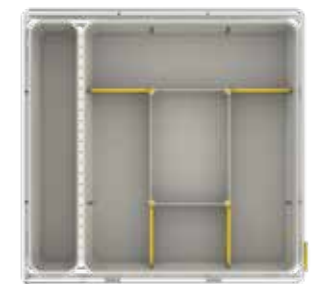

Possible layouts for Cutlery Organiser

The SKIDO Cutlery Organisers come in 2 widths: 38cm and 43cm. An additional 10cm tray helps to maximise space when used in the 48cm drawers. The cutlery organiser consists of 1 base tray and 4 cutlery partitions.

10cm  
Tray | 4269

38cm  
Drawer | 4267

43cm  
Drawer | 4268

10cm + 38cm  
48cm Drawer

10cm + 43cm  
53cm Drawer