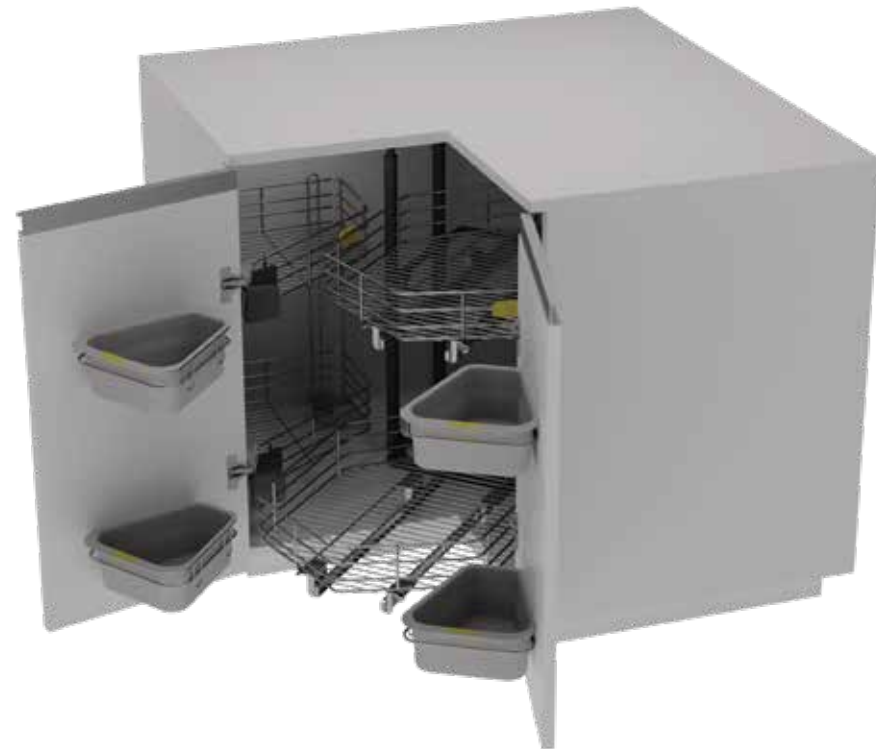

Super Corner Solution

NAYI SOCH
नई सोच

Unique design
uses every inch
of corner space.

Problem

The corner space in the kitchen usually gets wasted as it is deep and dark below the counter top. Existing solutions do not resolve this problem. Most of the people store unwanted and seldom used things in this space leading to clutter. This becomes a perfect hideout for pests and insects.

Solution

An innovative and convenient solution from SKIDO range. **Super Corner Solution** is just what you need. The corner space that is generally wasted can now be used for more storage. This solution is available in three modular units **Middle Unit** and **LHS, RHS**. The SS wire drawers slide out with ease. Door mounted high grade plastic trays offer more storage. Customize with LHS or RHS to create extra space. All units are available separately.