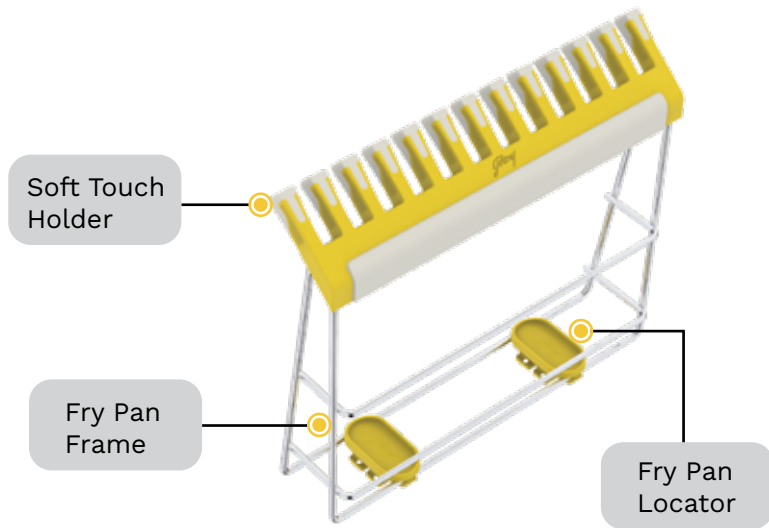

### Problem

The fry pan is the most problematic of kitchenware. In most households, pans are stacked one on top of the other, which means each time you take out a certain pan, a lot of scratching and rattling happens. This can damage the pan and its annoying to the ear.

### Solution

An innovative solution designed with smart thinking, the SKIDO Fry Pan Organiser is a uniquely-designed component that holds the pans in place by their handles. The SKIDO fry pan organiser clamps the pan-handles in its flexible soft touch holder while storing them in the drawer. This helps in the efficient use of storage space, allows easy access, prevents entangling of pan handles and also keeps the pans from getting damaged.

The SKIDO Fry Pan Organizer clamps the pan-handles in its flexible soft touch holder while storing them in the drawer.

Fry Pan Organizer consists of 1 frame, 1 soft touch holder and 2 locators. This set is available in two sizes **15** for 38cm & 43cm drawers and **19** for 48cm & 53cm drawers.