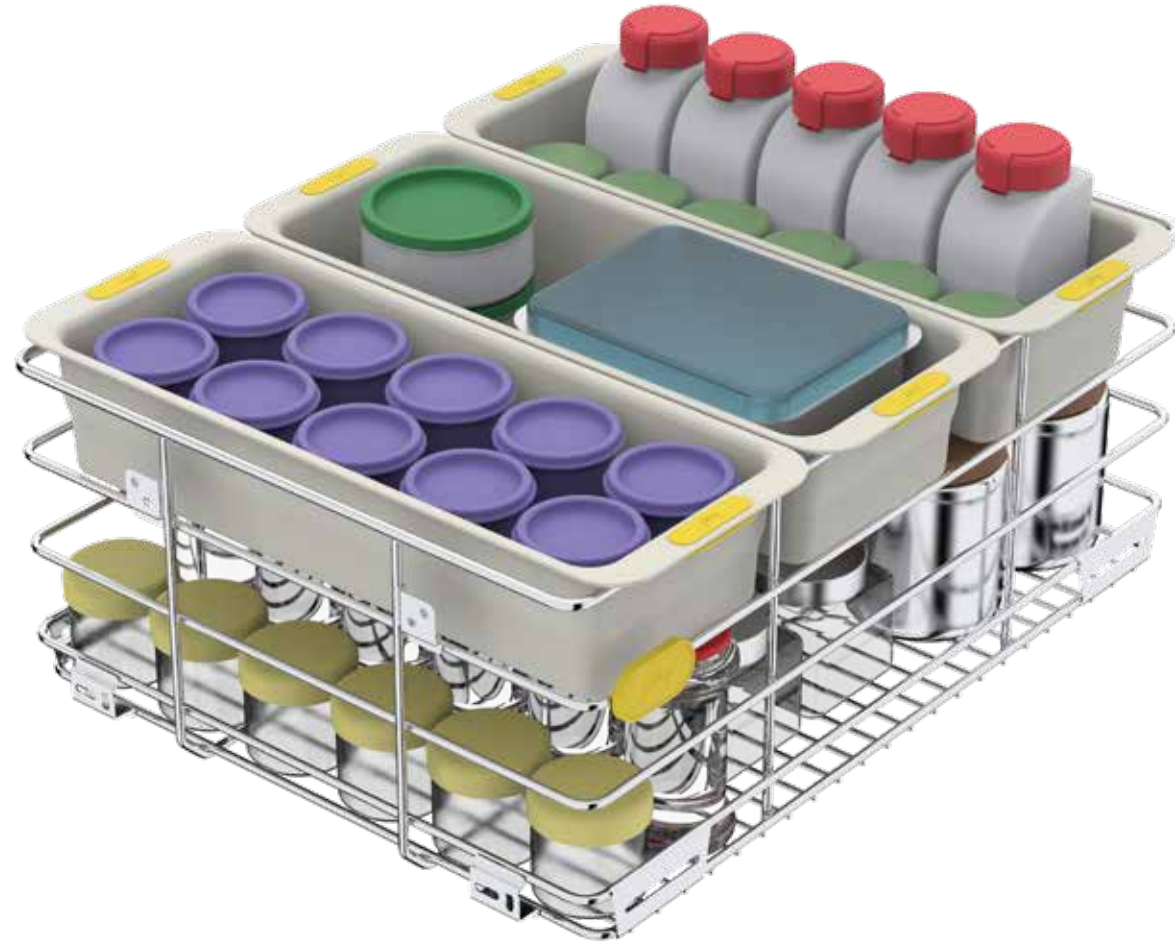

*Store dals, masalas,  
snacks, biscuits and  
more with ease.*

### Solution

SKIDO offers a clever solution by creating a mezzanine level. A solution to de-clutter: the SKIDO Jars and Bottles Organiser lets you easily arrange a wide variety of masala bottles, oil jars, flat short containers, tiffin boxes, ready to eat food packets, etc with three trays that bring order and neatness. Its specialty is the smart utilisation of vertical space in the drawer. The easy-to-carry tray can be used to take masalas to the cooking area in the kitchen.

### Problem

Masala containers, jars, boxes, etc. are kept together in the same basket. Small, short, and flat containers are spread over multiple baskets resulting in poor utilisation of space. There is also no easy way to use the vertical storage space in the drawer.