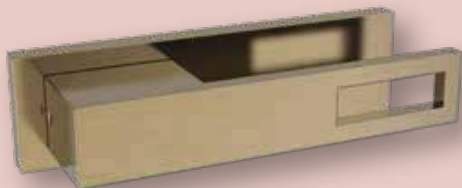

NEO LUXURY

Evolve Rose Handle Satin Steel

Product Code: 7321

UNSPSC Code: 46171598SD00555

MRP: ₹ 4 290

Evolve Rose Handle Antique Brass

Product Code: 7389

UNSPSC Code: 46171598SD00556