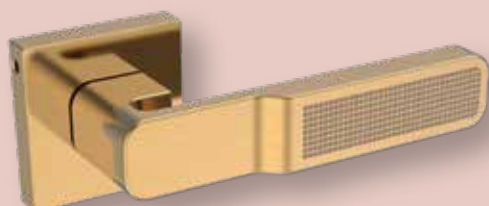

Product Code: 9250

UNSPSC Code: 46171598SD02061

MRP: ₹ 4 100

Orso Rose Handle Antique Brass

Product Code: 9251

UNSPSC Code: 46171598SD02062

MRP: ₹ 4 200

Orso Rose Handle Sunset Rose Gold