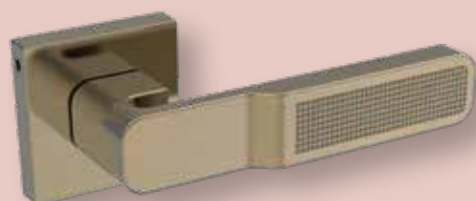

Orso Rose Handle Antique Brass

Product Code: 9251

UNSPSC Code: 46171598SD02062

MRP: ₹ 4 200