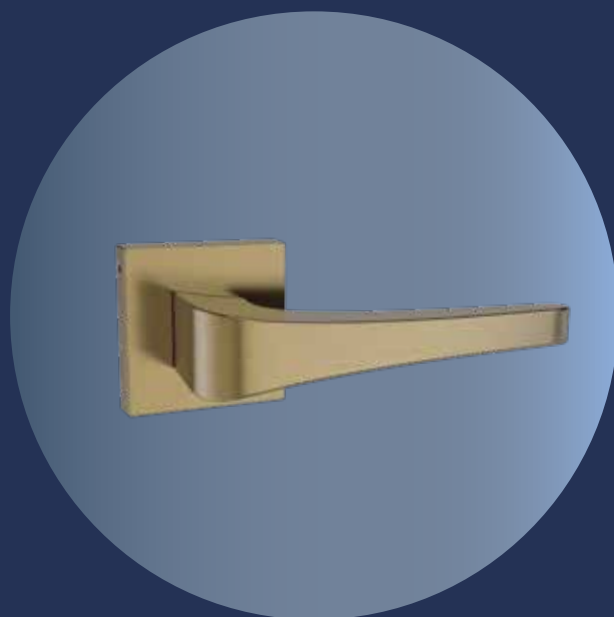

Chris

The geometric, fluid design sensibility of the Chris handle comes from the understated elegance of the Euro Modern theme. Designed for an immediate aesthetic impression, the handle boasts of glossy, best-in-class Satin Steel and Antique Brass finishes that are durable and good looking.