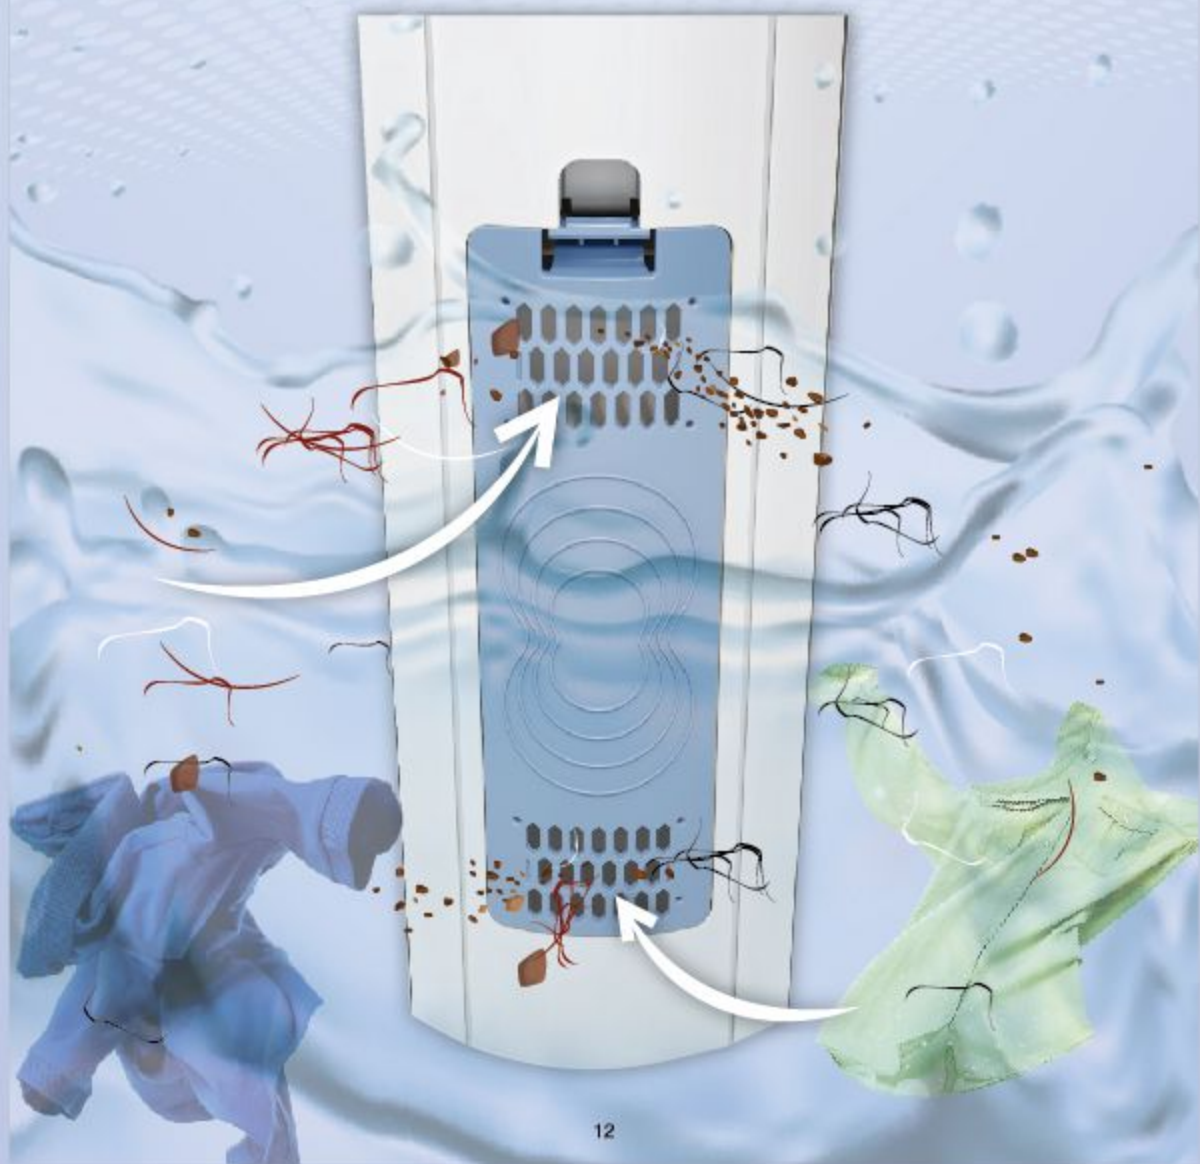

## DETERGENT REMOVAL

Excessive detergent can create white patches on clothes and make them appear dull. It can also irritate the skin. With features like hygiene rinse and spin shower, users can choose an extra rinse cycle and add water during the spin cycle to wash away any remaining detergent residue, retaining newness in the clothes.

## SMARTLY DESIGNED LINT FILTRATION

Lint, fluff & fine dirt particles can settle on clothes during wash. This causes garments to look faded & worn out. Well designed lint collection system in the Godrej washing machines ensures effective lint filtration during the wash, even for smaller wash loads which is very often missed in regular machines. This superior lint removal goes a long in keeping your clothes new looking everyday.