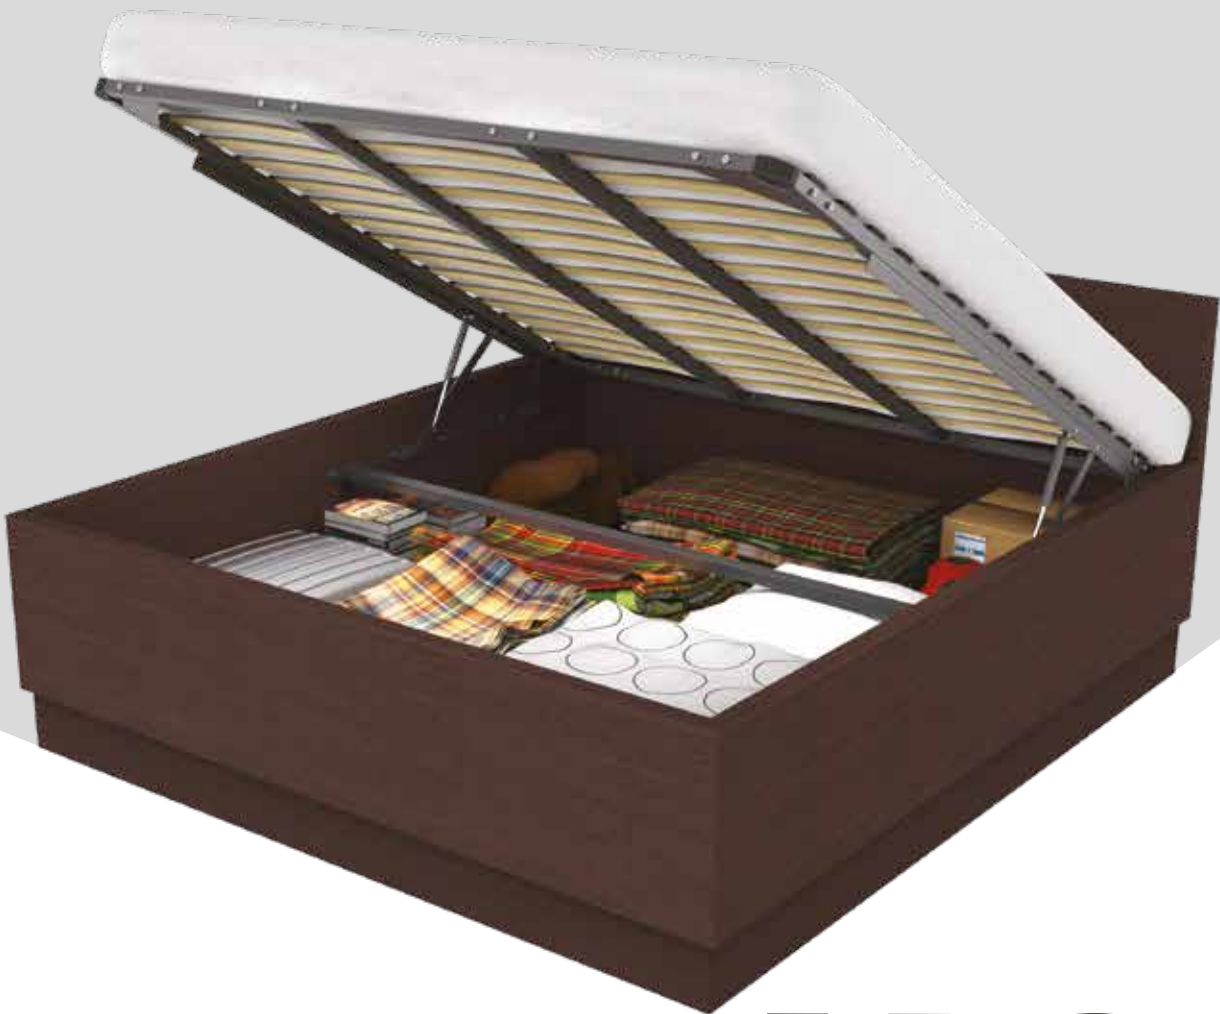

# neulift

Bed Fittings

In the modern apartment, people try to utilise every inch of space. Which is why, it's now common to use box beds to store mattresses, blankets, pillows and other items. However, it is very inconvenient to lift the heavy bed top to access the stored items. What's more, the heavy weight of the board and mattress can be a safety hazard.

Godrej presents the perfect solution. Introducing **Neulift**, the innovative bed fittings system that makes bed storage access easy and safe. Offering optimum storage, the Neulift system is extremely easy to operate, even when used multiple times in a day. Simply give it a gentle pull-up. The smooth-action pneumatic spring does the rest, lifting the bed top effortlessly. Easy to install, Neulift is also very comfortable to sleep on, with its ergonomic, flexible wooden slats design.

Ergonomic frame design with flexible wooden slats provides sleeping comfort and holds the mattress in place.