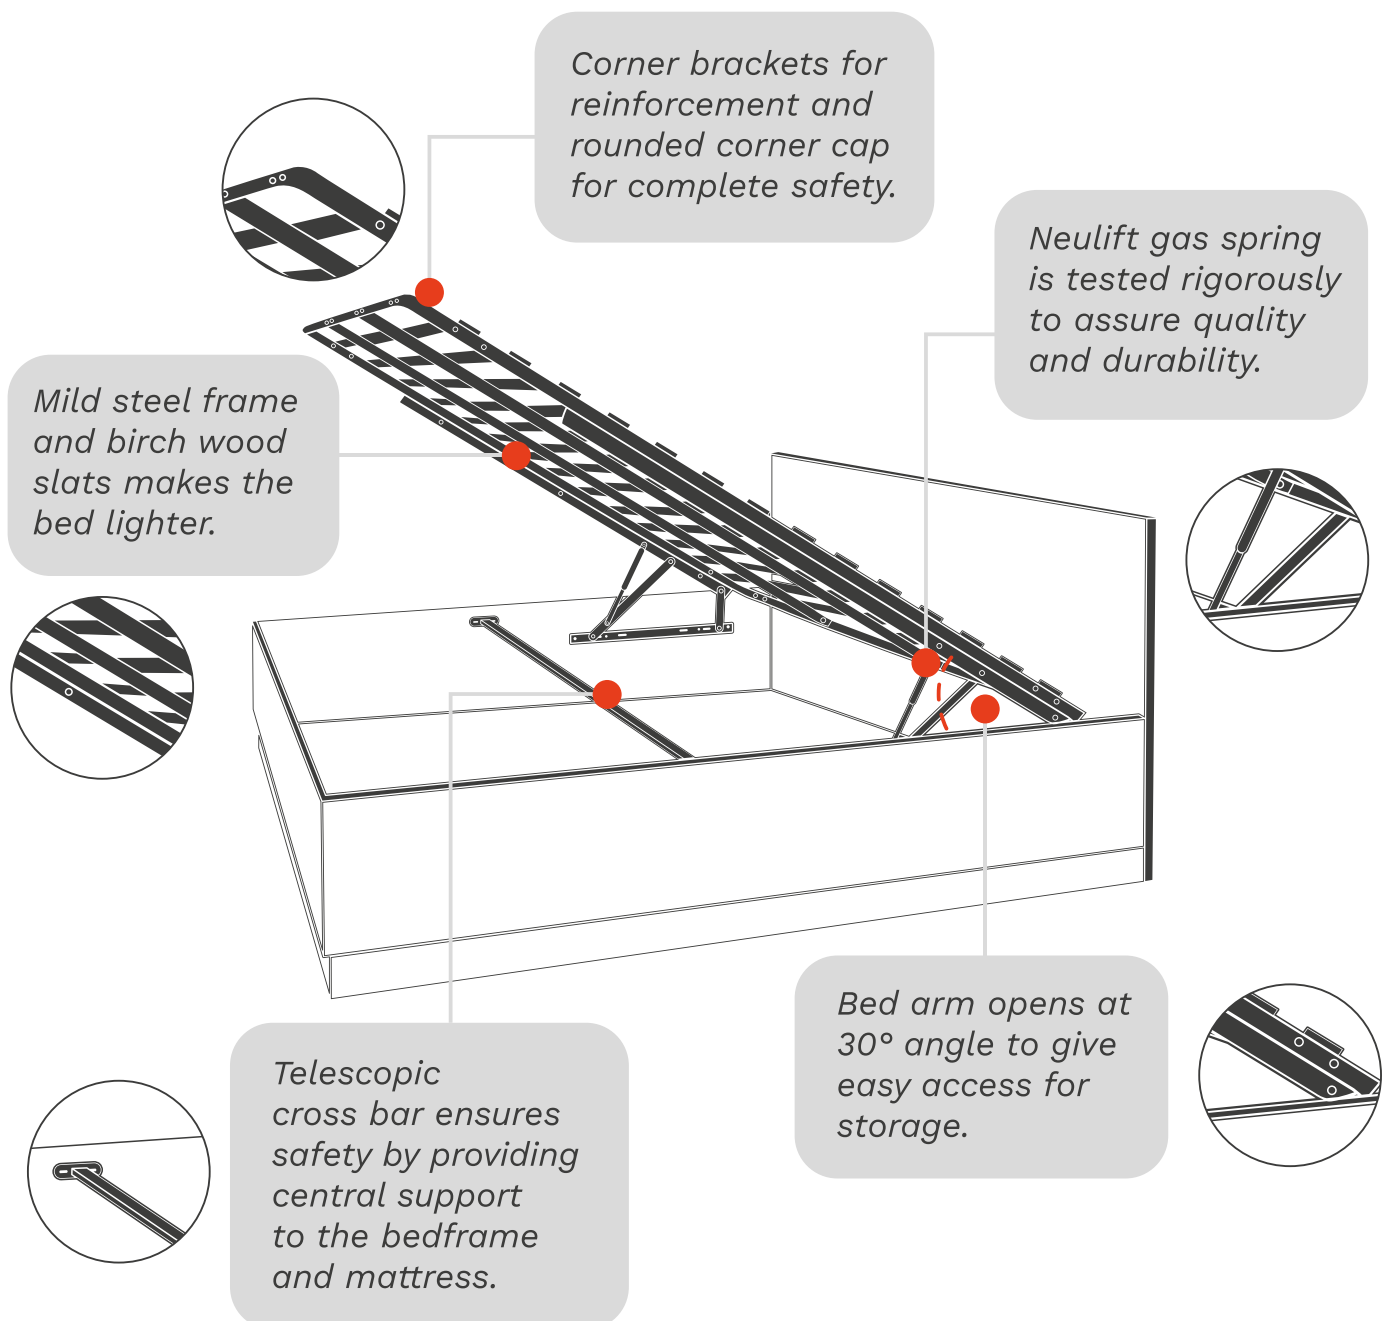

**PRESENTING NEULIFT BED FITTINGS.  
ACCESSING YOUR BED STORAGE IS NOW  
EASIER AND SAFER.**

# neulift

Bed Fittings

In the modern apartment, people try to utilise every inch of space. Which is why, it's now common to use box beds to store mattresses, blankets, pillows and other items. However, it is very inconvenient to lift the heavy bed top to access the stored items. What's more, the heavy weight of the board and mattress can be a safety hazard.

Godrej presents the perfect solution. Introducing **Neulift**, the innovative bed fittings system that makes bed storage access easy and safe. Offering optimum storage, the Neulift system is extremely easy to operate, even when used multiple times in a day. Simply give it a gentle pull-up. The smooth-action pneumatic spring does the rest, lifting the bed top effortlessly. Easy to install, Neulift is also very comfortable to sleep on, with its ergonomic, flexible wooden slats design.

Ergonomic frame design with flexible wooden slats provides sleeping comfort and holds the mattress in place.