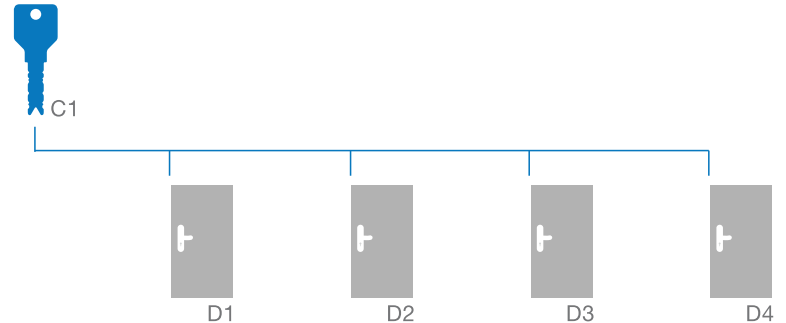

Common Key System

It is a set of identical locks operable by the same key.

Examples:

Toilets, Ducts, Service rooms