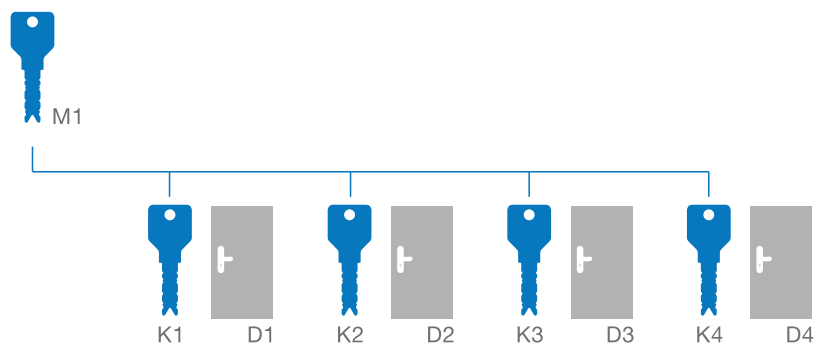

Master Key Arrangement

- The system consists of locks which are fitted on various application areas (D1, D2 ...)
- Each key is operated by an individually assigned key (K1, K2 ...) previously referred to as change key.
- The Master Key supersedes all these change keys and can be used to open all these locks in the system.

Examples:

Floor wise Master Key System

Grand Master Key Arrangement

- It is a group of small Master Key systems operable by one Grand Master Key. The Grand Master Key operates all the locks in the entire system. Each lock is operated individually by a separate key.