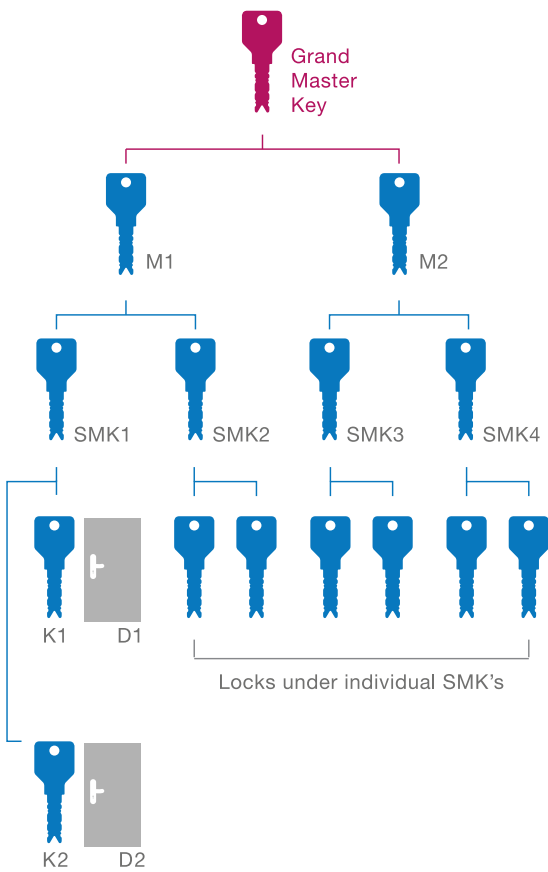

Master Key Arrangement

- The system consists of locks which are fitted on various application areas (D1, D2 ...)
- Each key is operated by an individually assigned key (K1, K2 ...) previously referred to as change key.
- The Master Key supersedes all these change keys and can be used to open all these locks in the system.

Examples:

Floor wise Master Key System

Grand Master Key Arrangement

- It is a group of small Master Key systems operable by one Grand Master Key. The Grand Master Key operates all the locks in the entire system. Each lock is operated individually by a separate key.

Examples:

Floor wise Master Key & Grand Master Key for the entire building (even across buildings)

Great Grand Master Key Arrangement

- Great Grand Master Key is a group of some Grand Master Key systems operable by one Great Grand Master Key. This key operates all the locks in the entire system.