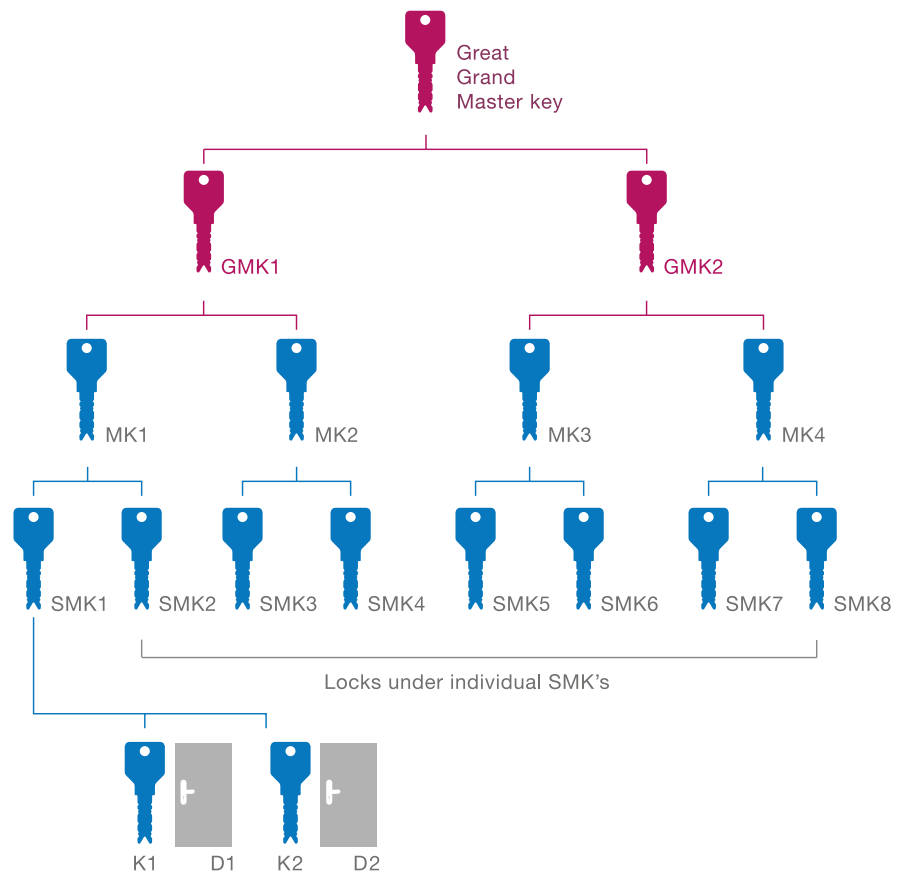

Master Key Arrangement

- The system consists of locks which are fitted on various application areas (D1, D2 ...)
- Each key is operated by an individually assigned key (K1, K2 ...) previously referred to as change key.
- The Master Key supersedes all these change keys and can be used to open all these locks in the system.

Examples:

Floor wise Master Key System

Grand Master Key Arrangement

- It is a group of small Master Key systems operable by one Grand Master Key. The Grand Master Key operates all the locks in the entire system. Each lock is operated individually by a separate key.

Examples:

Floor wise Master Key & Grand Master Key for the entire building (even across buildings)

Great Grand Master Key Arrangement

- Great Grand Master Key is a group of some Grand Master Key systems operable by one Great Grand Master Key. This key operates all the locks in the entire system.

Examples:

Floor wise Master Key & Grand Master Key for the building & GGMK for the entire project.

Standards & Approvals

We have the certificates for the following standards & accreditations:

- TUV
- Products are tested to certificate of conformity: